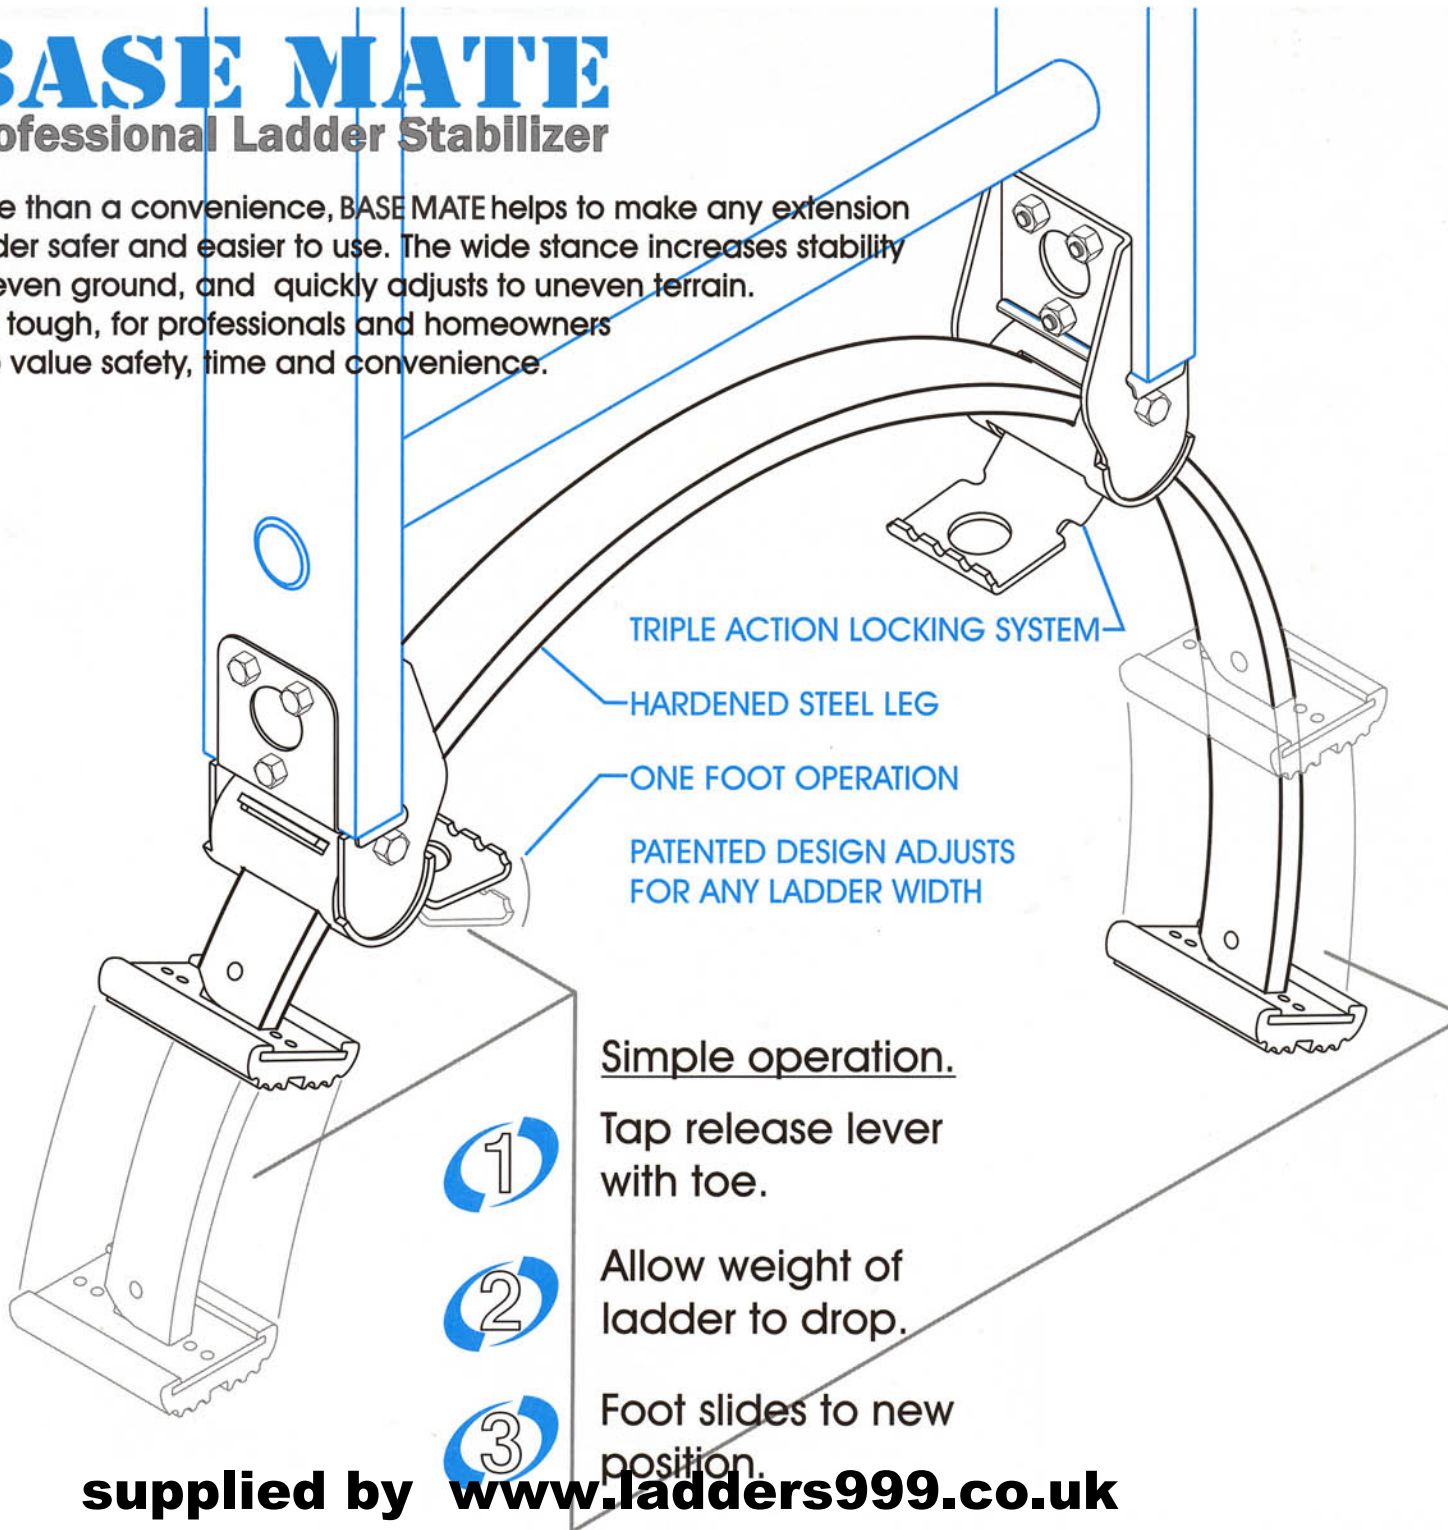

BASE MATE

Professional Ladder Stabilizer

More than a convenience, BASE MATE helps to make any extension ladder safer and easier to use. The wide stance increases stability on even ground, and quickly adjusts to uneven terrain. Built tough, for professionals and homeowners who value safety, time and convenience.

Simple installation to most extension ladders from 12" to 20" in width.