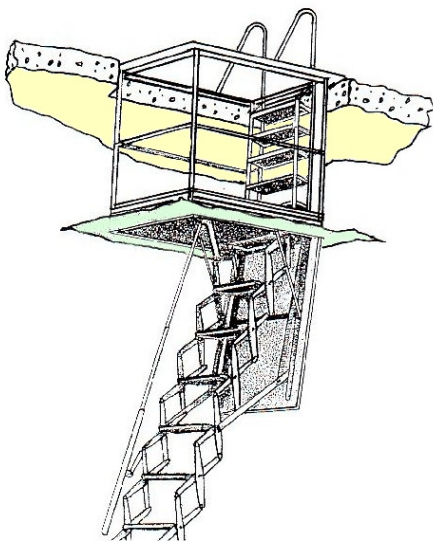

for our huge range  
of ladders, steps, podium steps  
and scaffold towers

- ▶ When standard loft ladders are not suitable these Weight-Assisted Heavy Duty Loft Ladders may be the solution to your problem.
- ▶ All are specially made to your dimensions. Please enquire with your details for a firm quotation.
- ▶ Weight-Assisted Loft Ladders are based on the ladder sections of our Industrial 890 range of commercial loft ladders but are modified to mount on vertical walls or horizontal floors - even if there is no trapdoor present.
- ▶ Middle and lower sections are supported just by the counterbalance weights as used on sash windows - simply pull the sections down together with the operating pole supplied - fast, easy and safe. Bottom section is then supported by hand and lowered when side catch is released.
- ▶ Can be wall mounted as opposite or floor mounted if more suitable for your location.
- ▶ Can be designed for use with suspended ceilings.
- ▶ Can be made to fit any floor-to-floor height up to about 5.0m.
- ▶ Simple to fit - just screw or bolt into place - job done! No assembly is required.
- ▶ Specially made to your dimensions.
- ▶ Please enquire with your details for a firm quotation.

# SPECIAL "WEIGHT-ASSISTED" H DUTY LOFT LADDERS

Weight-Assisted ladder here fitted in a 2.3m deep suspended ceiling shaft about 1.1m x 1.1m plan size, giving access to/ from a flat roof.

Overall height here from lower floor to roof level is a massive 4.6m

[www.ladders999.co.uk](http://www.ladders999.co.uk)

[www.ladders999.co.uk](http://www.ladders999.co.uk)

>> the same ladder at the base. Sturdy handrails are fitted to both upper sections.

If a Weight-Assisted cannot solve your problem we may have others which can.