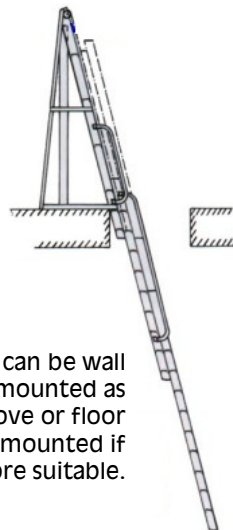

# SPECIAL "WEIGHT-ASSISTED" H DUTY LOFT LADDERS

Weight-Assisted ladder here fitted in a 2.3m deep suspended ceiling shaft about 1.1m x 1.1m plan size, giving access to/ from a flat roof.

Overall height here from lower floor to roof level is a massive 4.6m

[www.ladders999.co.uk](http://www.ladders999.co.uk)

[www.ladders999.co.uk](http://www.ladders999.co.uk)

>> the same ladder at the base. Sturdy handrails are fitted to both upper sections.

If a Weight-Assisted cannot solve your problem we may have others which can.