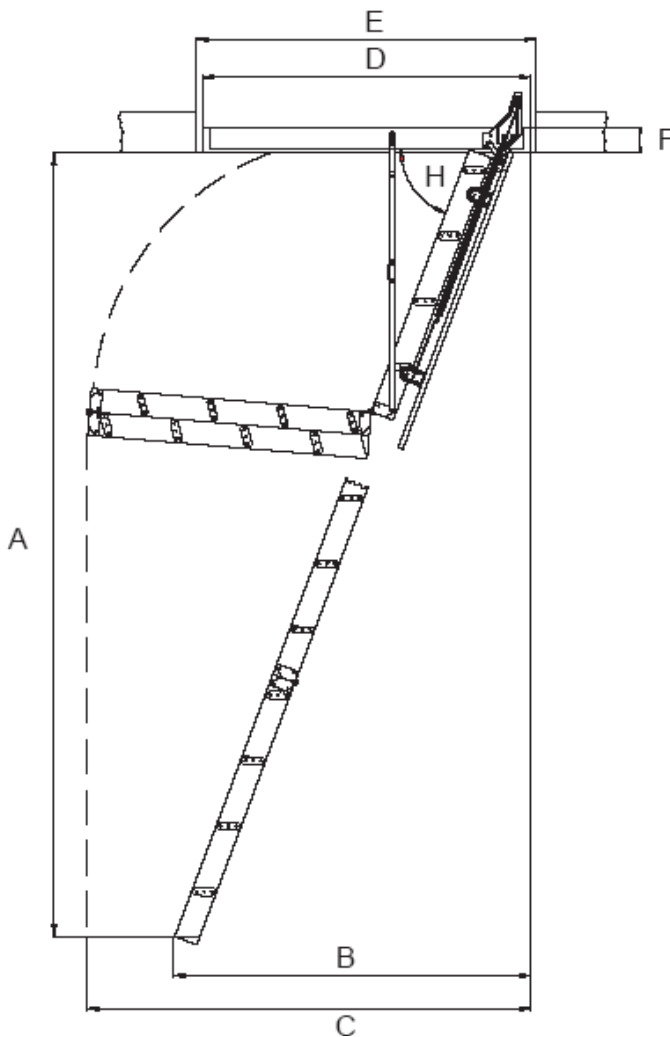

## **FREESPACE** TIMBER LOFT LADDER

- ▶ A 3-part folding timber loft ladder offering exceptional value for money and safe comfortable access to your loft.
- ▶ Ladder sections are mounted on trapdoor and fold on top of each other so do not protrude into loft space when closed.
- ▶ Supplied mostly assembled (requires minor bolting & screwing into pre-drilled holes - simple!).
- ▶ Complete with timber frame and draughtproofed trapdoor with 20mm insulation. Lower face of trapdoor in white finish.
- ▶ Dual spring support for smooth and easy operation.
- ▶ Fits any ceiling height up to 2.87m. (9' 5" ). Ladder can be trimmed for lower heights.
- ▶ Ceiling hole needs to be cut to suit (appx 1200 x 600mm). We suggest this is done AFTER ladder is received.
- ▶ Maximum width of boxes etc which will pass between hatch support arms 420mm.
- ▶ Red metal handrail supplied as standard - these only fit top section of ladder.
- ▶ Operating pole supplied.
- ▶ Maximum safe load 150kg (23.5stones).

One red metal Handrail is supplied with every Freespace loft ladder for increased user confidence.

Handrail extends along top section only on left or right.

Optional extra - timber balustrade to fit around aperture in floor for greater safety (code: TLBAL1 in "Exclusive" price list on website).

### Casing

Material: Spruce  
 Thickness: 28 mm x Height: 90 mm  
 The lower edge of the casing is rebated and has a draught excluder which ensures tight closing.

### Side stile dimensions

Thickness: 28 mm x Depth: 84 mm