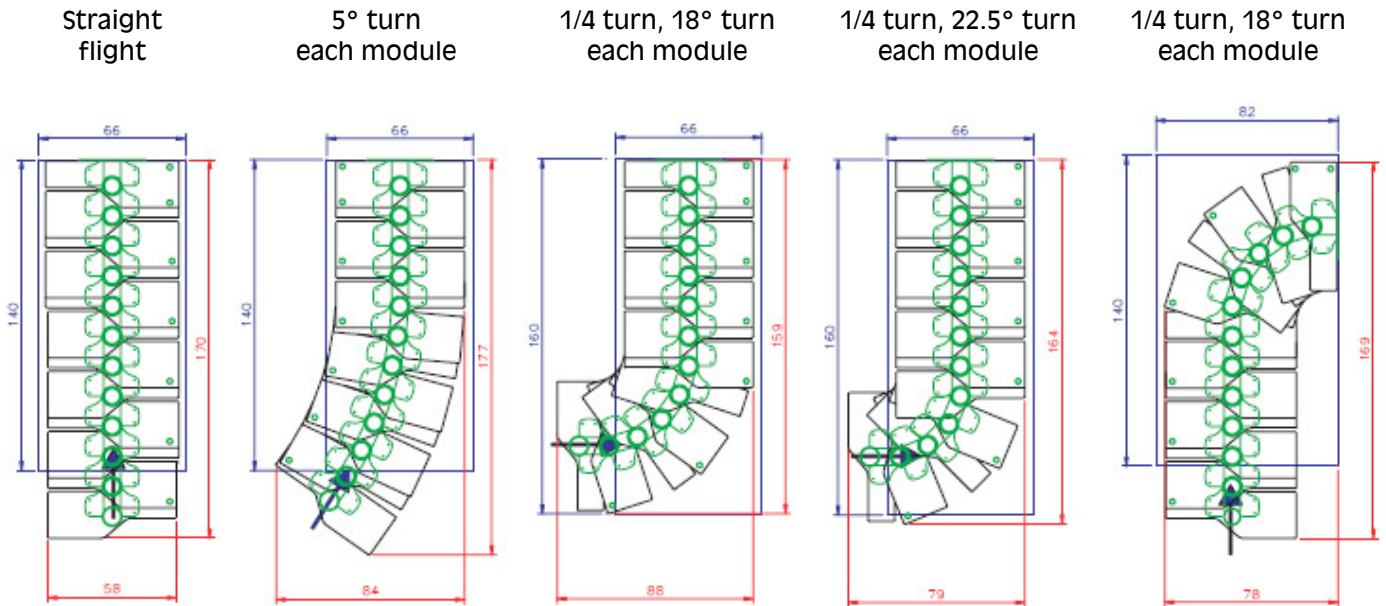

Spacesaver "paddle" type treads make it really compact to fit into the smallest spaces.

Self-assembly kit contains 12 treads to fit floor-to-floor heights 2.40m - 2.92m.

Adjustable height of the 13 risers 18.5cm - 22.5cm ensures accurate alignment with your upper landing point.

Treads 58cm wide of varnished beech multiplex.

Error - please note that lower three treads in photograph are fitted incorrectly. The wide part of the tread should alternate at each tread (as shown in diagrams overleaf and upper treads here).

GRAZ MODULAR SPACESAVER STAIRCASE

Examples of configurations for GRAZ modular staircase

Detailed installation instructions supplied with every staircase

Graz - the versatile modular staircase

- Steel supports & railing: epoxy powder coated dark Grey (RAL 9007)
 Rise per tread: 18,5 - 22,5 cm
 Treads: width: 58 cm ; depth: 21 / 12 cm (off-set treads)
 thickness: 35 mm
 material: beech multiplex (varnished)
- Shape: **Flexible between straight flight and 1/4-turn**
 Banister: Tubular banister, included
 Heights: 12 treads (floor-to-floor heights 240 - 292 cm)
 Packaging: 1 carton, 118 x 76 x 36 cm, weight 112 kg