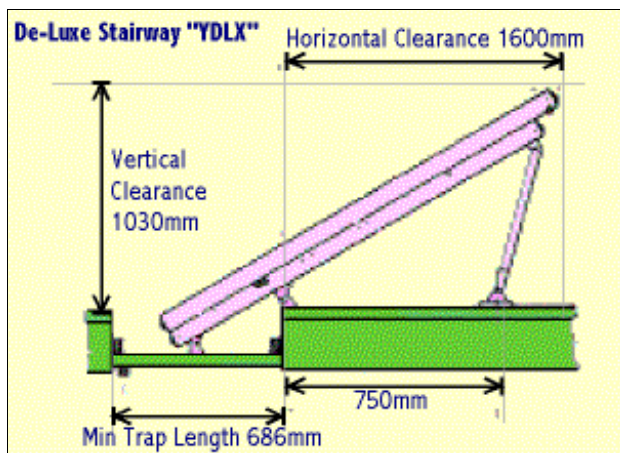

INDUSTRIAL DE-LUXE STAIRWAY LOFT LADDER

INSTALLATION NOTES

EQUIPMENT SUPPLIED :

1 x YDLX loft Ladder c/w two springs
mounted on timber board
2 x Handrails
1 x Operating Pole
1 x Trapdoor Catch
2 x Trapdoor Hinges
All necessary fixings & detailed
Installation Guide

PREPARATION OF LOFT :

The De-Luxe Stairway must be well
secured to the loft floor. Flooring
grade chipboard is not adequate. It
is recommended that a sheet of
blockboard 1.0m x 0.5m x 25mm
is used to reinforce the floor.
It is also recommended that your
trapdoor is at least 19mm / 3/4" thick
plywood or blockboard. It must be
hinged to swing vertically
downwards.

FITTING PROCEDURE :

Although it is possible for
experienced fitters to work alone,
two people are recommended for
parts of the installation.
Always follow the detailed
Installation Guide.

WILL IT FIT?

Note that the height measurements
stated are the **vertical** heights
between the loft floor and the
floor in the room below.
Please check your dimensions
carefully before ordering to be
certain this loft ladder is suitable
for your premises. We are not able
to accept the return of loft ladders
which will not fit.

"INDUSTRIAL DE-LUXE STAIRWAY" ALLOY LOFT LADDER

code	Min & Max FLOOR-TO-FLOOR Heights	Loft Clearance Arc (vertical x horizontal)	Minimum Trapdoor Size
YDLX	7'7" - 10'8" 2.31m - 3.25m	40" x 63" 1.03m x 1.60m	20" x 27" 508mm x 686mm

See our excellent website at
www.ladders999.co.uk

for prices of these and our huge range
of ladders, steps, podium steps
and scaffold towers