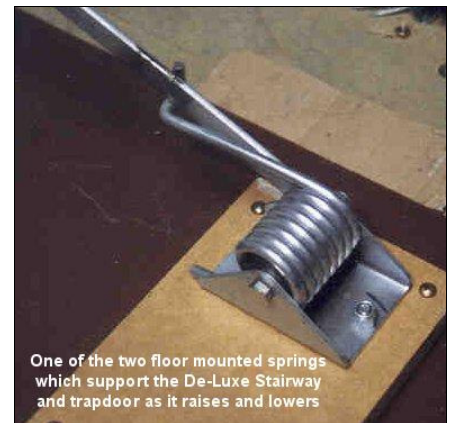

INDUSTRIAL DE-LUXE STAIRWAY LOFT LADDER

INSTALLATION NOTES

EQUIPMENT SUPPLIED :

1 x YDLX loft Ladder c/w two springs
mounted on timber board
2 x Handrails
1 x Operating Pole
1 x Trapdoor Catch
2 x Trapdoor Hinges
All necessary fixings & detailed
Installation Guide

PREPARATION OF LOFT :

The De-Luxe Stairway must be well
secured to the loft floor. Flooring
grade chipboard is not adequate. It
is recommended that a sheet of
blockboard 1.0m x 0.5m x 25mm
is used to reinforce the floor.
It is also recommended that your
trapdoor is at least 19mm / 3/4" thick
plywood or blockboard. It must be
hinged to swing vertically
downwards.

FITTING PROCEDURE :

Although it is possible for
experienced fitters to work alone,
two people are recommended for
parts of the installation.
Always follow the detailed
Installation Guide.

WILL IT FIT?

Note that the height measurements
stated are the **vertical** heights
between the loft floor and the
floor in the room below.
Please check your dimensions
carefully before ordering to be
certain this loft ladder is suitable
for your premises. We are not able
to accept the return of loft ladders
which will not fit.

"INDUSTRIAL DE-LUXE STAIRWAY" ALLOY LOFT LADDER

code	Min & Max FLOOR-TO-FLOOR Heights	Loft Clearance Arc (vertical x horizontal)	Minimum Trapdoor Size
YDLX	7'7" - 10'8" 2.31m - 3.25m	40" x 63" 1.03m x 1.60m	20" x 27" 508mm x 686mm

See our excellent website at
www.ladders999.co.uk

for prices of these and our huge range
of ladders, steps, podium steps
and scaffold towers