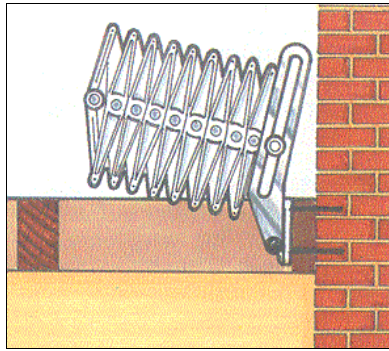

SOVEREIGN RETRACTABLE STAIRWAY

very robust and total industrial duty