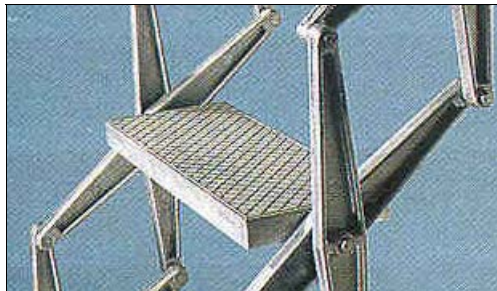

Sovereign Stairway is suitable for use in a variety of applications. It can be bolted to a joist above a trapdoor as normal, or it can be bolted to a wall where no trapdoor exists. When bolted to a wall an extra 50mm of packing must be fitted behind the backboard to ensure it can rotate correctly into its stored position.

Note the heavy duty counterbalance springs in above picture.

Giant cast aluminium treads 350 x 140mm (14" wide x 5½" deep) give a feeling of total safety and security to even the most nervous loft ladder user. Treads are 300 x 140mm on 12 tread model - LCTB812.

Handrails are not supplied as standard but are available as an optional extra for R/H side only.

In practice most users do not feel the need for a handrail because the treads are so large and the ladder is so rigid. Adults and children naturally hold onto the X shaped side struts.

Trapdoor length of 800mm required if handrail is fitted. Handrail extends 400mm beyond timber backboard so is not suitable when fitting to a vertical wall which extends above the ladder.