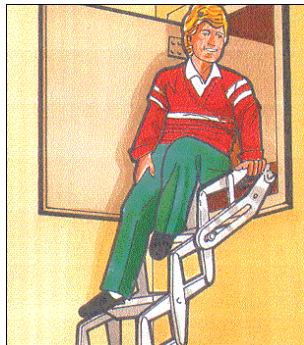

Sovereign can be fitted with an Accessory Hinge which is piston controlled. This allows it to be mounted on a mezzanine floor or behind a vertical door and folded away when not in use. Accessory Hinges may not be suitable - please discuss your application with Lansford.

"SOVEREIGN" RETRACTABLE STAIRWAYS					
Code	Min & Max CEILING Heights	Loft Clearance Arc	Minimum Trapdoor Size W x L	No. Treads	Approx Weight
LCTB809	up to 8' 2" up to 2.50m	nil	23" x 24" 580 x 620mm	9	24kg
LCTB810	8' 2" - 9' 0" 2.50 - 2.75m	nil	23" x 26" 580 x 670mm	10	25kg
LCTB811	9' 0" - 9' 10" 2.75 - 3.00m	nil	23" x 30" 580 x 750mm	11	26kg
LCTB812	9' 10" - 10' 8" 3.00 - 3.25m	nil	23" x 36" 580 x 900mm	12	27kg
CTTHR	Telescopic Handrail for Sovereign Stairway - see notes above				
CTAHC	Piston Controlled Accessory Hinge for Sovereign Stairway				
Technical Specifications available on request					

A current, detailed
price list

can be printed from our web site

www.ladders999.co.uk

Please order at our national sales office in Bristol