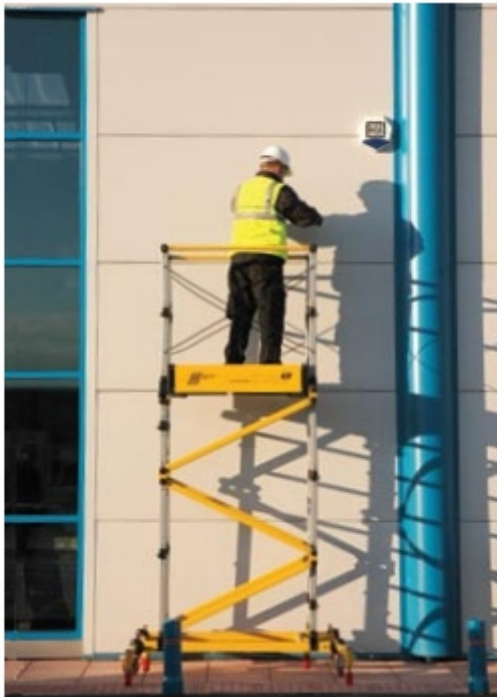

UGO RAZADECK FOLDING WORK PLATFORM

RAZADECK offers a safe stable work platform at three useful heights assisted into position by internal tensioning springs designed to power its ascent and control its descent smoothly and effortlessly.

There are no loose components with the Razadeck so the failsafe, one-piece design calls for minimal training.

RAZADECK will fit into a small van or large estate car, unfolds from a compact easily manoeuvred base and simply snap locks in to place at the desired heights.

Adjustable integral outriggers provide additional stability and the ample platform provides space and support for the operative and tools.

UGO RAZADECK FOLDING WORK PLATFORM

- › Three platform heights 0.55m + 1.00m + 2.00m - gives **reach heights up to 4.00m**.
- › No loose parts - integral ladder and adjustable stabilisers.
- › Fully folding tower design.
- › Ideal for one-man use - roll to workplace, lock castors, extend stabilisers, unfold to required height and start work in just a few minutes!
- › Easily portable and manoeuvrable, either closed or partly open, the unit passes easily through standard doorways and corridors.
- › Lightweight yet robust for Industrial use - max safe working load 125kg / 19.7 stones.
- › Provides a working platform 1000mm x 700mm. Access up inside of unit and through trapdoor platform when at full height. Access through hinged red guardrail when partly extended.
- › Minimal training required for operatives - no PASMA or IPAF certificates required.
- › Lightweight aluminium alloy construction with epoxy power coating and anodised parts.
- › Closed transport dimensions L x W x D 1.53m x 0.74m x 0.73m.
- › Brilliant & distinctive design. Beautifully manufactured and a top class safety product.