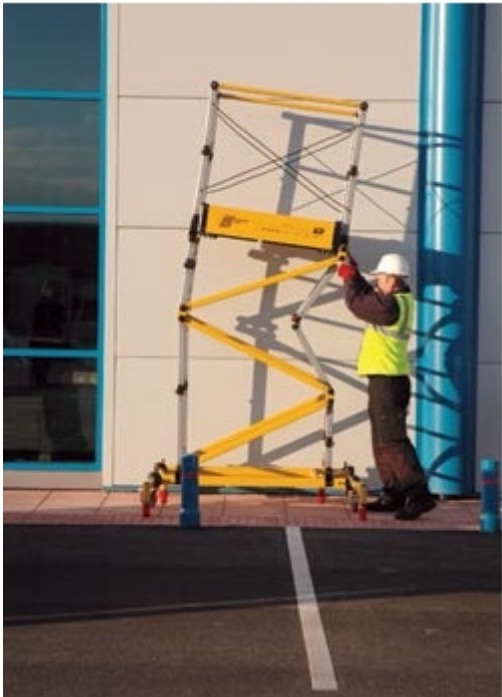

UGO RAZADECK FOLDING WORK PLATFORM

RAZADECK offers a safe stable work platform at three useful heights assisted into position by internal tensioning springs designed to power its ascent and control its descent smoothly and effortlessly.

There are no loose components with the Razadeck so the failsafe, one-piece design calls for minimal training.

RAZADECK will fit into a small van or large estate car, unfolds from a compact easily manoeuvred base and simply snap locks in to place at the desired heights.

Adjustable integral outriggers provide additional stability and the ample platform provides space and support for the operative and tools.

UGO RAZADECK FOLDING WORK PLATFORM

- › Three platform heights 0.55m + 1.00m + 2.00m - gives **reach heights up to 4.00m**.
- › No loose parts - integral ladder and adjustable stabilisers.
- › Fully folding tower design.
- › Ideal for one-man use - roll to workplace, lock castors, extend stabilisers, unfold to required height and start work in just a few minutes!
- › Easily portable and manoeuvrable, either closed or partly open, the unit passes easily through standard doorways and corridors.
- › Lightweight yet robust for Industrial use - max safe working load 125kg / 19.7 stones.
- › Provides a working platform 1000mm x 700mm. Access up inside of unit and through trapdoor platform when at full height. Access through hinged red guardrail when partly extended.
- › Minimal training required for operatives - no PASMA or IPAF certificates required.
- › Lightweight aluminium alloy construction with epoxy power coating and anodised parts.
- › Closed transport dimensions L x W x D 1.53m x 0.74m x 0.73m.
- › Brilliant & distinctive design. Beautifully manufactured and a top class safety product.