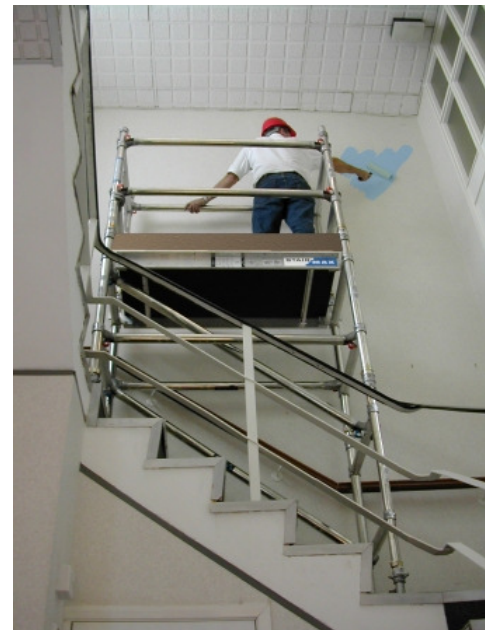

STAIRMAX ALLOY STAIRWELL SCAFFOLD

- ▶ StairMax provides a safe and simple solution to working on stairways and stairwells.
- ▶ Standard StairMax kit provides a platform level at 2.0m above the lowest stair tread.
- ▶ StairMax is very compact with a plan dimension just 1.3m long by 0.60m wide (maximum overall plan dimensions 1.45m long x 0.70m wide).
- ▶ Suitable for both commercial and domestic stairwells - max safe load 150kg.
- ▶ Robustly constructed to a certified ISO9002 quality system from full 2" alloy tubing as used in our industrial towers.
- ▶ Snap-on brace hooks for easy erection & dismantling.
- ▶ Components small enough to fit into a hatch-back car or small van.
- ▶ Note that the design of StairMax makes access up and down stairs difficult when erected on them. Unlike our other stairwell scaffolds, StairMax does NOT have 'walk through' frames at the base.
- ▶ Standard kit includes one Fixed Platform (option for Trapdoor Platform).

STAIRMAX SCAFFOLD KIT		OPTIONAL EXTRAS	
4 x	Stairmax Base Plate	1 x	StairMax Trapdoor Platform
4 x	Stairmax Adjustable Leg 0.3m ext	x	StairMax SP7 Stabiliser
4 x	StairMax 2 Rung Frame 1.0m high		
1 x	StairMax Handrail Gate Frame		STABILISING: It is strongly recommended that Stairmax is fitted with 150kg of ballast at the base of the tower or with stabilisers (if they will fit) to increase the stability. This is particularly important in 'open' stairwells. Full safety notes for stability are contained in the User Guide supplied with every Stairmax.
1 x	StairMax Fixed Platform		
6 x	StairMax Horizontal Brace 1.3m		
2 x	StairMax Diagonal Brace 1.64m		
1 x	Stairmax Toeboard Assembly		
Full Kit Code: YSMX11			

KEY DIMENSIONS			
Overall Width	0.70m	Platform Height from lowest stair	2.0m
Overall Length	1.45m	Max Reach Height from lowest stair	4.0m
Leg Height Adjustment	300mm	Platform Height from highest stair	1.0m
Max load on scaffold	150kg	Overall tower height above lowest stair	3.3m