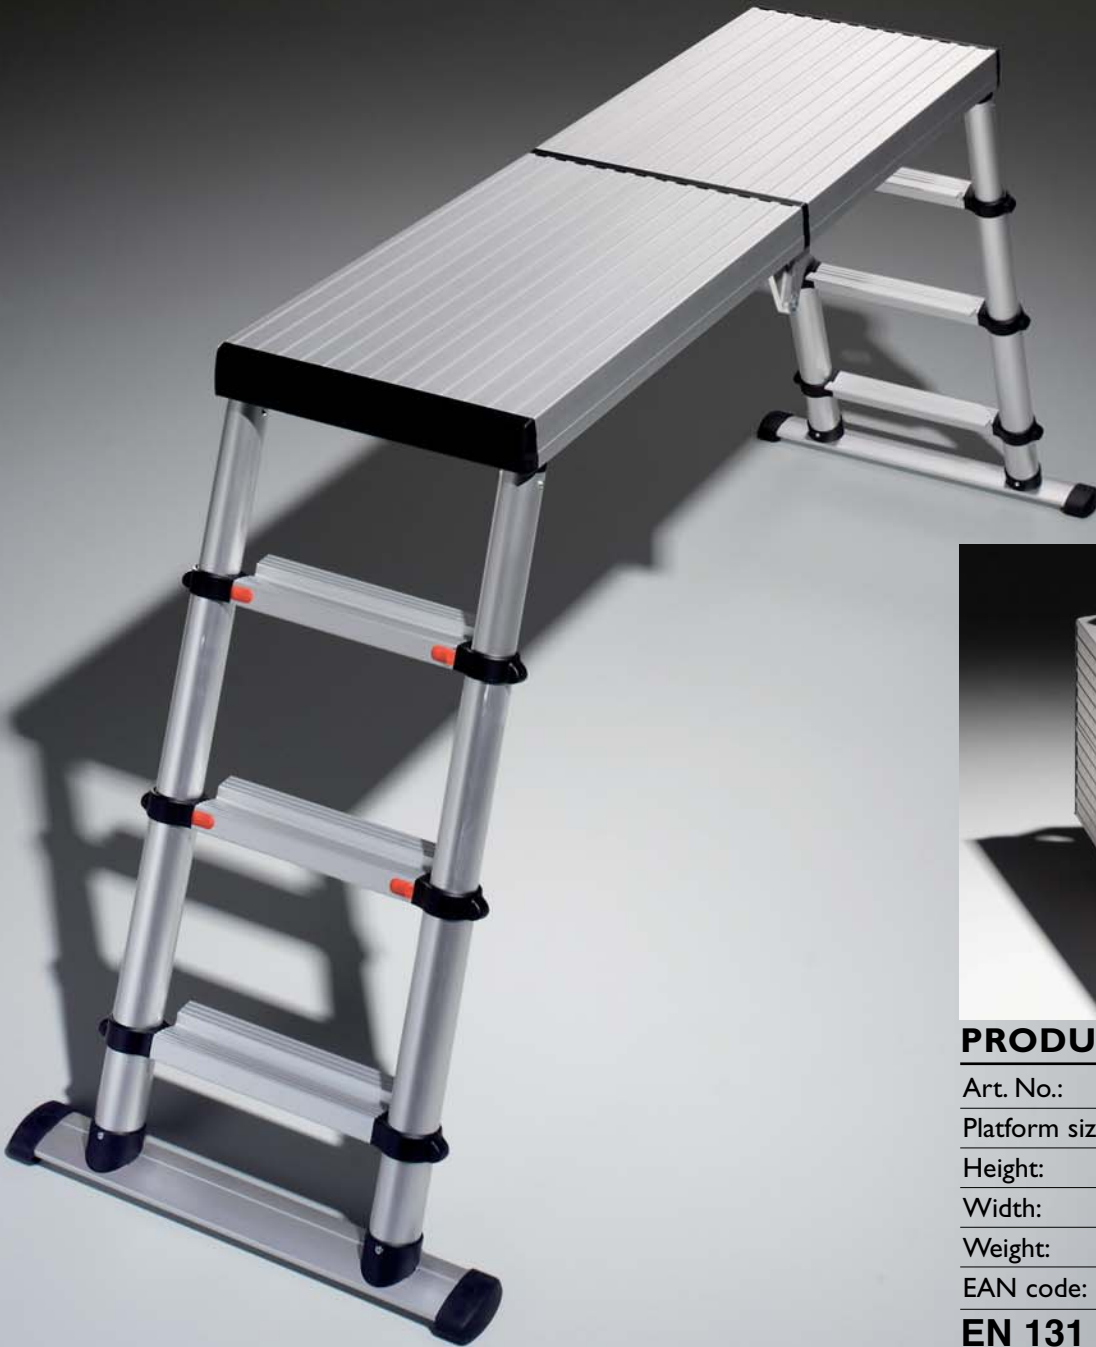

TELESTEPS® work platform

PRODUCT FACTS

Art. No.:	61209
Platform size:	1365 x 410 mm
Height:	880 / 680 / 500 mm
Width:	620 mm
Weight:	16,0 Kg
EAN code:	7394483612090

EN 131 European standard

Patent no EP 0527766 ther patents pending.