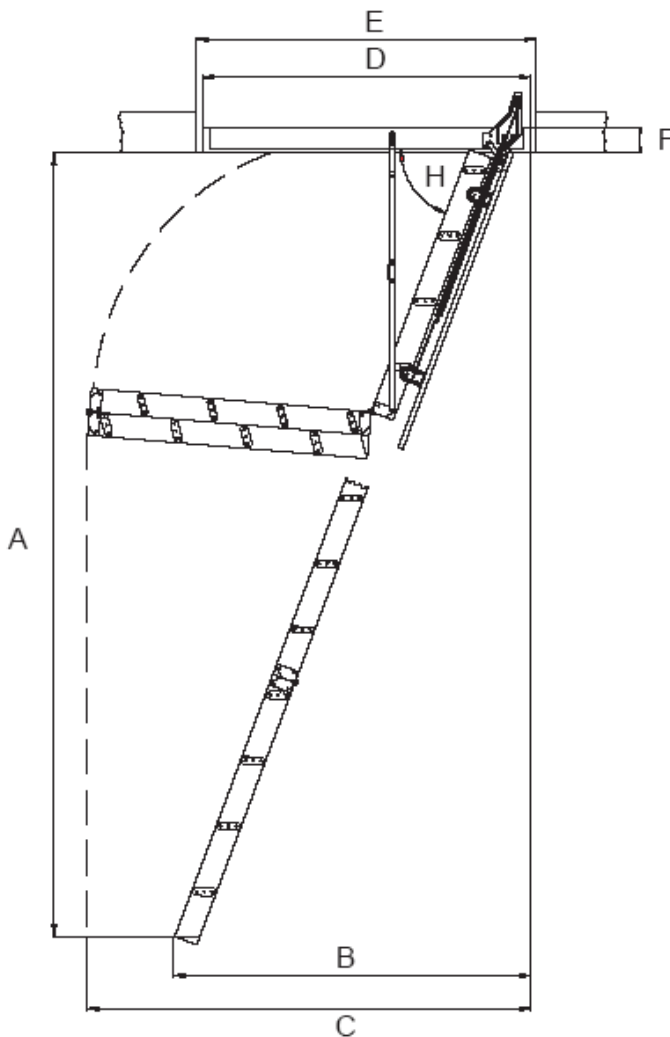

A current, detailed
price list

can be printed from our web site

www.ladders999.co.uk

Please order at our national sales office in Bristol