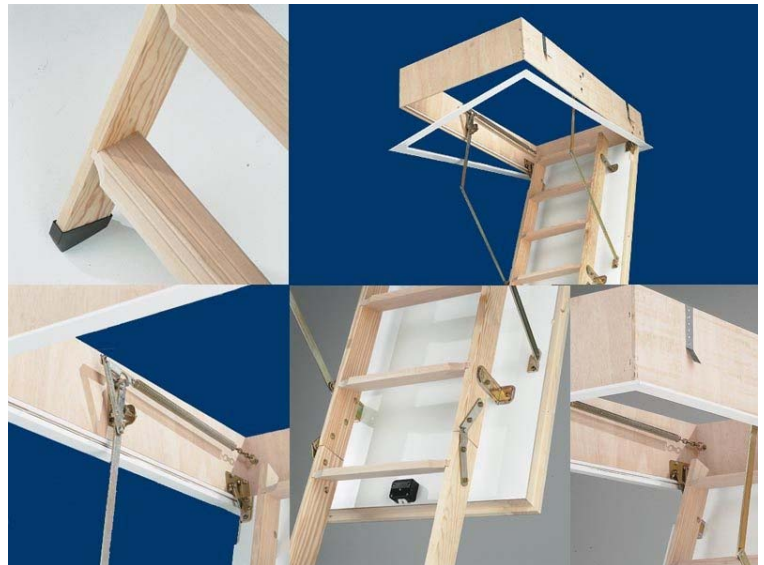

Side stile dimensions

Thickness: 21 mm x Depth: 84 mm

A current, detailed
price list
can be printed from our web site
www.ladders999.co.uk

Please order at our national sales office in Bristol