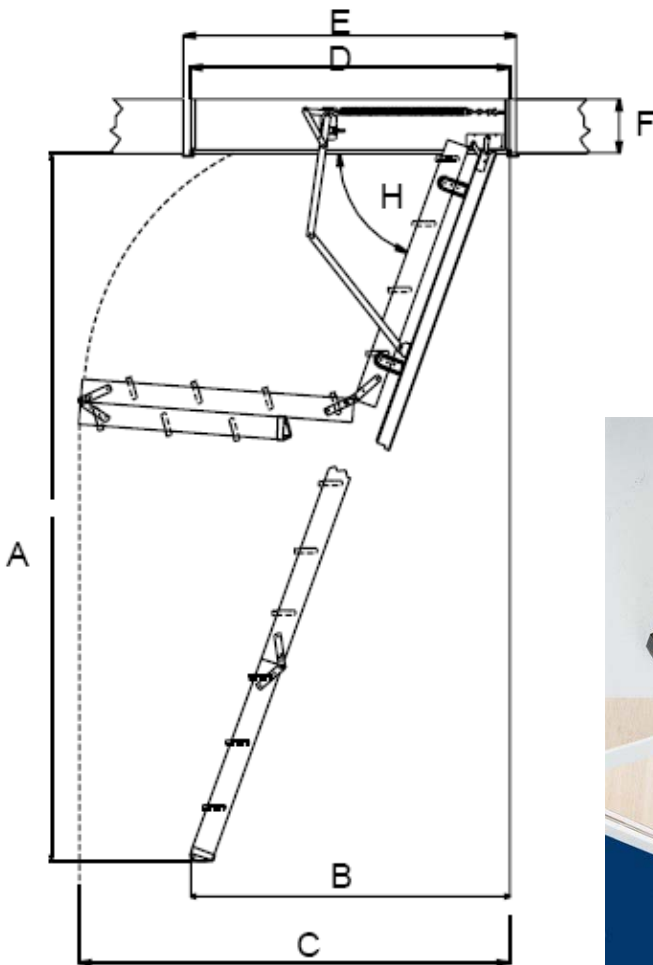

Side stile dimensions

Thickness: 21 mm x Depth: 84 mm

A current, detailed
price list
can be printed from our web site
www.ladders999.co.uk

Please order at our national sales office in Bristol