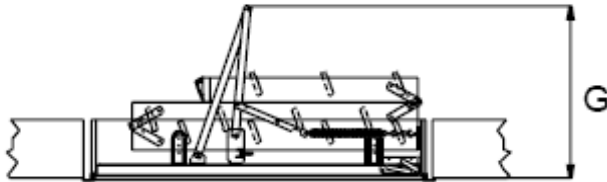

Beech treads are beautifully dovetailed into the Pine stiles.

Optional extras include -
 metal handrail (sorry, but red only)
 timber handrail
 timber balustrade to fit around
 aperture in floor for greater safety

EXCLUSIVE TIMBER LOFT LADDER

Model Code	Maximum Ceiling Height (A)	Max Landing Space (B)	Max Swing Clearance (C)	Casing Size (Unit Plan Size) L x W (D)	Opening Size L x W (E)	Casing Height (F)	Overall Height (G)	Ladder Angle (H)	No. Treads
TLLE2	2900mm	1360mm	1640mm	1175 x 680mm	1200 x 700mm	200mm	620mm	69°-74°	12

Casing

Material: block board
 Thickness: 18 mm x Height: 200 mm
 The lower edge of the casing is rebated and has a draught excluder which ensures tight closing.

Trapdoor

Material: 50 mm spruce frame, 50 mm insulation and white masonite plates on both sides.
 Thickness: 56 mm
 Insulation: 50 mm polystyrene
 Insulation coefficient: 0,65 W/m² °C

Ladder

Material:
 treads: **beech** ; stiles: **pine**
 Width: 400 mm
 Tread to tread height: 250 mm

Tread dimensions

Thickness: 18 mm x Depth: 84 mm
 All treads have a non-slip surface

Side stile dimensions