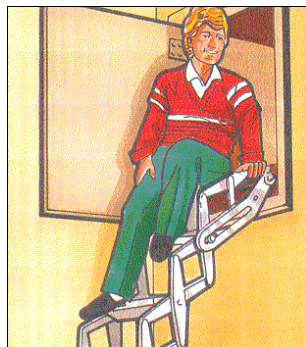

Sovereign Stairway is suitable for use in a variety of applications. It can be bolted to a joist above a trapdoor as normal, or it can be bolted to a wall where no trapdoor exists. When bolted to a wall an extra 50mm of packing must be fitted behind the backboard to ensure it can rotate correctly into its stored position.

Note the heavy duty counterbalance springs in above picture.

Handrails are not supplied as standard but are available as an optional extra for R/H side only.

In practice most users do not feel the need for a handrail because the treads are so large and the ladder is so rigid. Adults and children naturally hold onto the X shaped side struts.

Trapdoor length of 800mm required if handrail is fitted. Handrail extends 400mm beyond timber backboard so is not suitable when fitting to a vertical wall which extends above the ladder.

Giant cast aluminium treads 350 x 140mm (14" wide x 5½" deep) give a feeling of total safety and security to even the most nervous loft ladder user. Treads are 300 x 140mm on 12 tread model.

Sovereign can be fitted with an Accessory Hinge which is piston controlled. This allows it to be mounted on a mezzanine floor or behind a vertical door and folded away when not in use. Accessory Hinges may not be suitable - please discuss your application with Lansford.

"SOVEREIGN" RETRACTABLE STAIRWAYS					
Code	Min & Max CEILING Heights	Loft Clearance Arc	Minimum Trapdoor Size W x L	No. Treads	Approx Weight
LCTB809	up to 8' 2" up to 2.50m	nil	23" x 24" 580 x 620mm	9	24kg
LCTB810	8' 2" - 9' 0" 2.50 - 2.75m	nil	23" x 26" 580 x 670mm	10	25kg
LCTB811	9' 0" - 9' 10" 2.75 - 3.00m	nil	23" x 30" 580 x 750mm	11	26kg
LCTB812	9' 10" - 10' 8" 3.00 - 3.25m	nil	23" x 36" 580 x 900mm	12	27kg
CTTHR	Telescopic Handrail for Sovereign Stairway - see notes above				
CTAHSC	Piston Controlled Accessory Hinge for Sovereign Stairway				
Technical Specifications available on request					

A current, detailed
price list
can be printed from our web site
www.ladders999.co.uk

Please order at our national sales office in Bristol