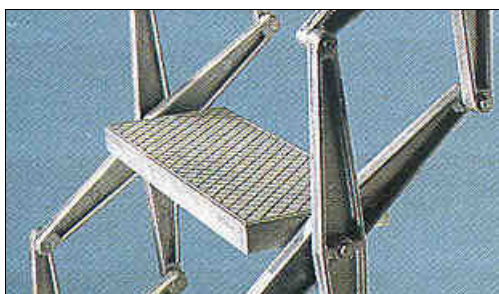

Sovereign Stairway is suitable for use in a variety of applications. It can be bolted to a joist above a trapdoor as normal, or it can be bolted to a wall where no trapdoor exists. When bolted to a wall an extra 50mm of packing must be fitted behind the backboard to ensure it can rotate correctly into its stored position.

Note the heavy duty counterbalance springs in above picture.

Handrails are not supplied as standard but are available as an optional extra for R/H side only.

In practice most users do not feel the need for a handrail because the treads are so large and the ladder is so rigid. Adults and children naturally hold onto the X shaped side struts.

Trapdoor length of 800mm required if handrail is fitted. Handrail extends 400mm beyond timber backboard so is not suitable when fitting to a vertical wall which extends above the ladder.

Giant cast aluminium treads 350 x 140mm (14" wide x 5½" deep) give a feeling of total safety and security to even the most nervous loft ladder user. Treads are 300 x 140mm on 12 tread model.

Sovereign can be fitted with an Accessory Hinge which is piston controlled. This allows it to be mounted on a mezzanine floor or behind a vertical door and folded away when not in use. Accessory Hinges may not be suitable - please discuss your application with Lansford.

"SOVEREIGN" RETRACTABLE STAIRWAYS					
Code	Min & Max CEILING Heights	Loft Clearance Arc	Minimum Trapdoor Size W x L	No. Treads	Approx Weight
LCTB809	up to 8' 2" up to 2.50m	nil	23" x 24" 580 x 620mm	9	24kg
LCTB810	8' 2" - 9' 0" 2.50 - 2.75m	nil	23" x 26" 580 x 670mm	10	25kg
LCTB811	9' 0" - 9' 10" 2.75 - 3.00m	nil	23" x 30" 580 x 750mm	11	26kg
LCTB812	9' 10" - 10' 8" 3.00 - 3.25m	nil	23" x 36" 580 x 900mm	12	27kg
CTTHR	Telescopic Handrail for Sovereign Stairway - see notes above				
CTAHSC	Piston Controlled Accessory Hinge for Sovereign Stairway				
Technical Specifications available on request					

A current, detailed
price list
can be printed from our web site
www.ladders999.co.uk

Please order at our national sales office in Bristol