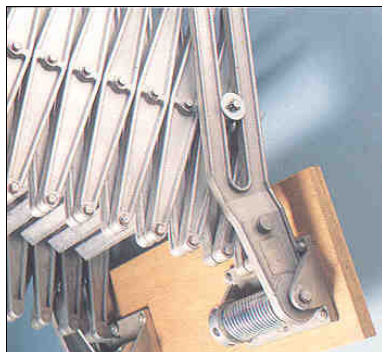

SOVEREIGN RETRACTABLE STAIRWAY

very robust and total industrial duty - TÜV approved to Euro Safety Standard EN14975