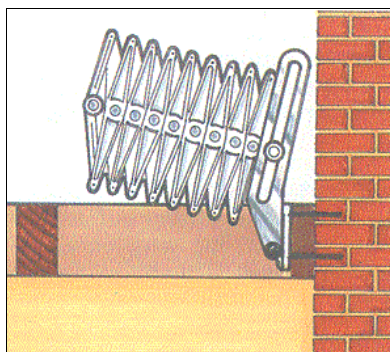

SOVEREIGN RETRACTABLE STAIRWAY

very robust and total industrial duty - TÜV approved to Euro Safety Standard EN14975