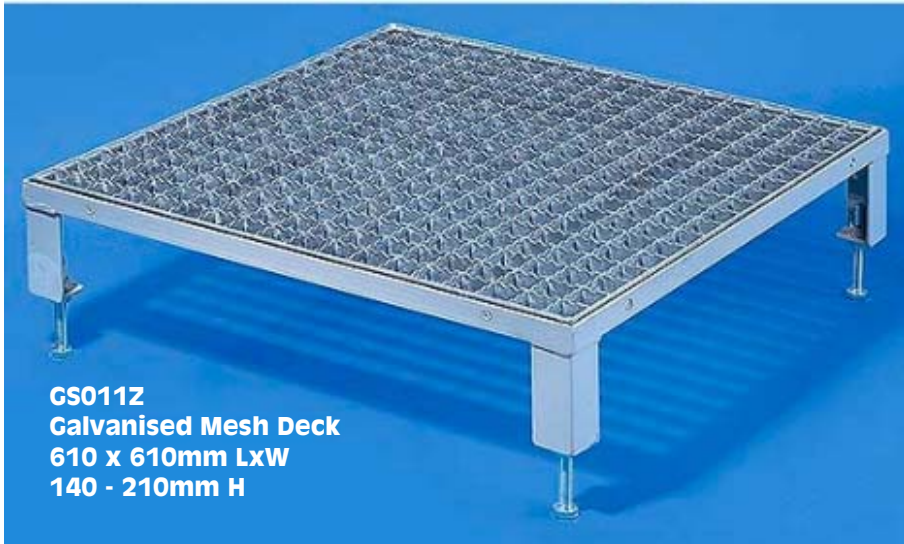

UNITS 2 & 10 CHANCEL CLOSE TRADING ESTATE
EASTERN AVENUE GLOUCESTER GL4 3SN
FAX : 01452 505580
TEL: 01452 520144

Adjustable Machine Platforms

GS043Z
Ribbed Rubber Deck
 1210 x 610mm LxW
 230 - 300mm H

GS011Z
Galvanised Mesh Deck
 610 x 610mm LxW
 140 - 210mm H

- » **5" - 12" high platforms for improved comfort & safety when working on industrial machines.**
- » Steel framed platforms for safety, strength & durability.
- » Euro safety tested and GS approved.
- » Modular units which can be placed alongside each other to create a larger working area.
- » Mild steel angle construction with light grey epoxy powder coated finish.
- » Easily height adjustable - simply turn the threaded feet.
- » Choice of 2 platform materials ... Ribbed Rubber or Galvanised Mesh.
- » Choice of 4 plan sizes ... 610 x 610mm; 910 x 610mm; 1210 x 610mm; 1510 x 610mm.
- » Choice of 2 adjustable heights ... 140 - 210mm (5.5" - 8") or 230 - 300mm (9" - 12").