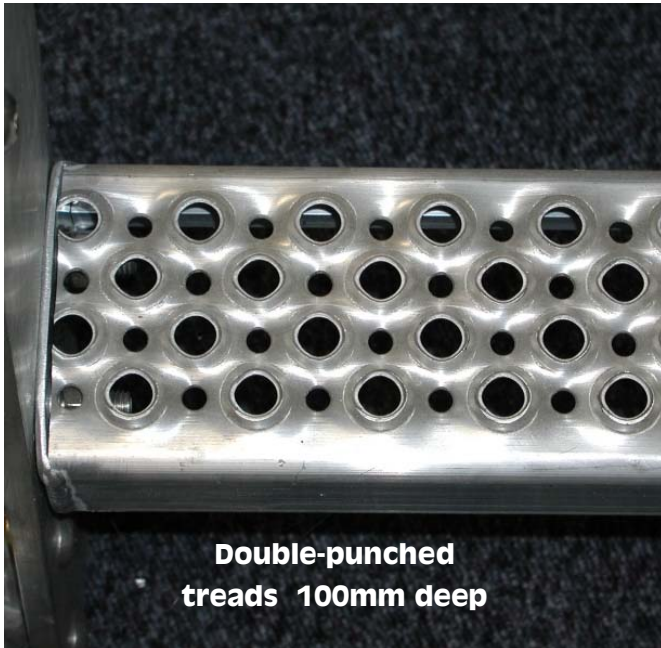

Standard Companionway Ladders

material specifications

- Heavy duty 100 x 10mm flat alloy stiles
- Heavy duty 100mm deep punched treads
- Heavy duty 33mm diam handrails
- Alloy kee-klamp sockets
- Stainless steel fixings
- Optional GRP Grid for shallow angle ladders & platform decks