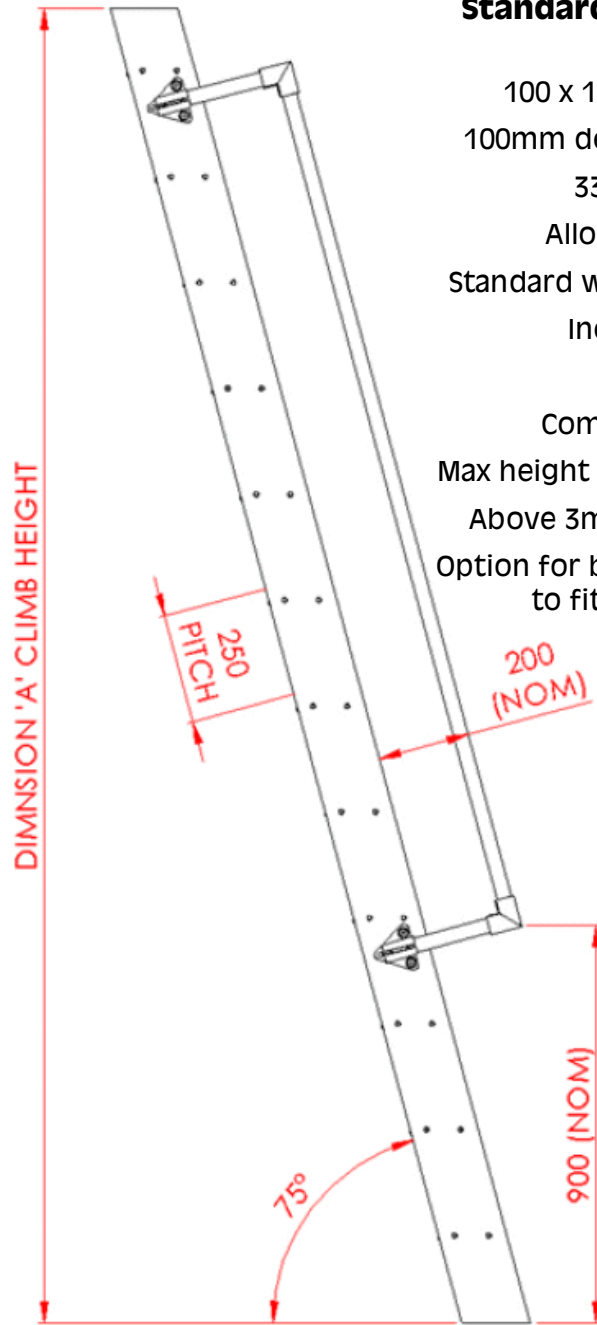

Standard Companionway Ladders

- 100 x 10mm flat alloy stiles
- 100mm deep punched treads
- 33mm diam handrails
- Alloy kee-klamp sockets
- Standard width 620mm + rails
- Inclined at 75 degrees
- Tread pitch 250mm
- Comply with BS5395 Pt3
- Max height 3m in single section
- Above 3m with rest platform
- Option for bespoke dimensions to fit your requirements