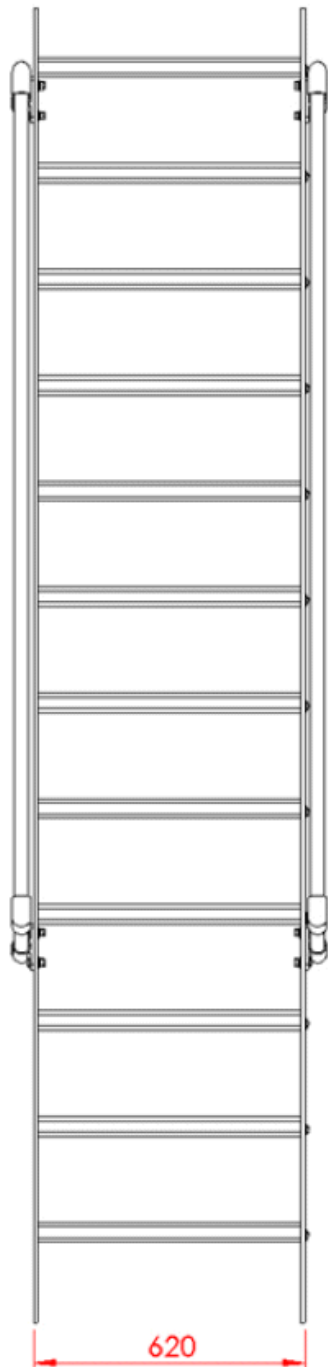

TAB Companionway Ladders

- Can be simple, straight ladders or complete units with integral landing platforms or crossover steps.
- Mill finish aluminium or galvanised steel.
- Alloy, steel or GRP tread and deck materials.
- For supply only or supply & fix to most mainland UK locations.

Companionway Ladders provide an easier to use alternative to Fixed Vertical Ladders when rise is under 3m.

Designs and materials comply with the recommendations of BS5395 Part 3 (Stairs Ladders & Walkways).

Standard Companionway Ladders

- 100 x 10mm flat alloy stiles
- 100mm deep punched treads
- 33mm diam handrails
- Alloy kee-klamp sockets
- Standard width 620mm + rails
- Inclined at 75 degrees
- Tread pitch 250mm
- Comply with BS5395 Pt3
- Max height 3m in single section
- Above 3m with rest platform
- Option for bespoke dimensions to fit your requirements