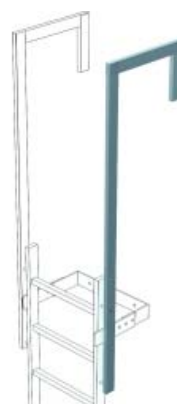

# FIXED VERTICAL Access Ladders

**Alloy Ladder Sections**  
3 standard lengths - 1.96m , 2.80m , 3.64m  
joined for taller ladders  
EASILY CUT ON SITE TO EXACT LENGTH

**Standard Kit Components**

**Wall Brackets**  
2 per ladder section & max 2m apart

**Galv Steel Ladder Sections**  
3 standard lengths - 1.96m , 2.80m , 3.64m  
joined for taller ladders  
EASILY CUT ON SITE TO EXACT LENGTH

**Grab Posts**  
( stile extensions )

**Grab Rails**  
( angled extensions )