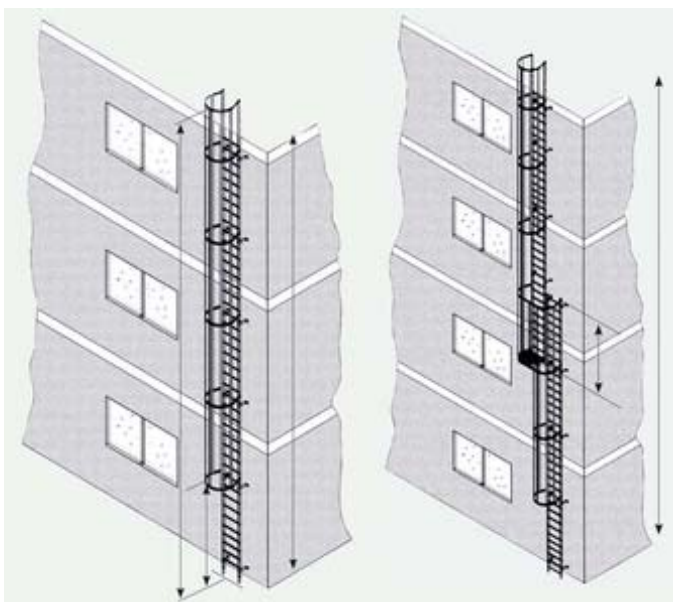

# FIXED VERTICAL Access Ladders

Wide choice of materials, safety equipment, decks and top exits

- A range of vertical access ladders manufactured to comply with UK regulations.
- Choice of materials—natural aluminium, anodised aluminium, galvanised steel, stainless steel.
- Safety hoops or Arrestor rail.
- Supplied in flat-pack modular form for assembly on site.
- Single length or multi-section with off-set cross-over platforms.
- Ladder width 520mm; rung pitch 280mm, back hoops 700mm diam.
- In accordance with EN14122 & EN18799.
- Wide range of accessories to suit all locations
- **Standard Complete Kits detailed overleaf for online ordering**