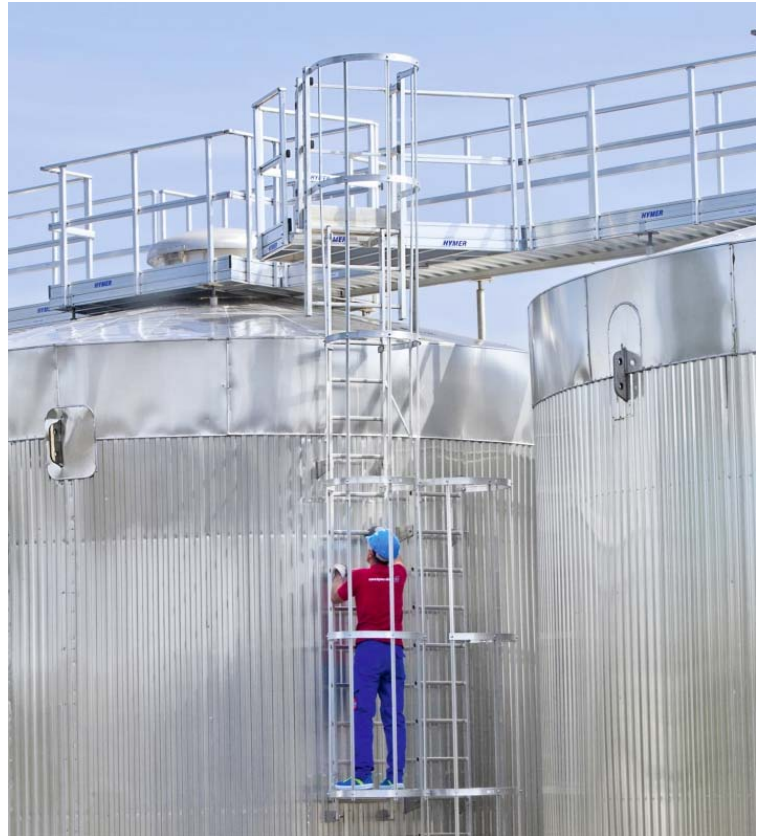

FIXED VERTICAL Access Ladders

Standard Kits priced & specified ready for
online ordering on our website
www.ladders999.co.uk
with fast delivery from UK stock