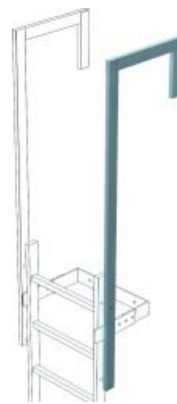

www.ladders999.co.uk sales@lansfordaccess.co.uk

FIXED VERTICAL Access Ladders

Alloy Ladder Sections
3 standard lengths - 1.96m , 2.80m , 3.64m
joined for taller ladders
EASILY CUT ON SITE TO EXACT LENGTH
(option for factory cut POA)

Standard Kit Components

Wall Brackets
2 per ladder section & max 2m apart

Galv Steel Ladder Sections
3 standard lengths - 1.96m , 2.80m , 3.64m
joined for taller ladders
EASILY CUT ON SITE TO EXACT LENGTH
(option for factory cut POA)

Grab Posts
(stile extensions)

Grab Rails
(angled extensions)

Back Hoops & Straps
for safety on taller ladders

Ladder Connectors
for joining taller ladders

Parapet Crossover & Platform
adjustable dimensions to straddle parapet
wall in safety with guardrails