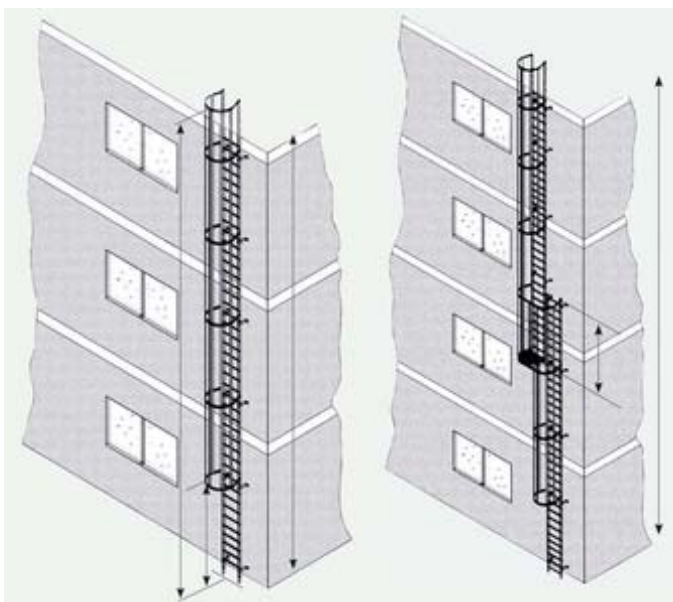

FIXED VERTICAL Access Ladders

Wide choice of materials, safety equipment, decks and top exits

- A range of vertical access ladders manufactured to comply with UK regulations.
- Choice of materials—natural aluminium, or galvanised steel.
- Safety hoops or Arrestor rail.
- Supplied in flat-pack modular form for assembly on site.
- Single length or multi –section with off-set cross-over platforms.
- Ladder width 520mm; rung pitch 280mm, back hoops 700mm diam.
- In accordance with EN14122 & EN18799.
- Wide range of accessories to suit all locations
- Option for installation in many areas
- **Standard Complete Kits detailed overleaf for easy online ordering**