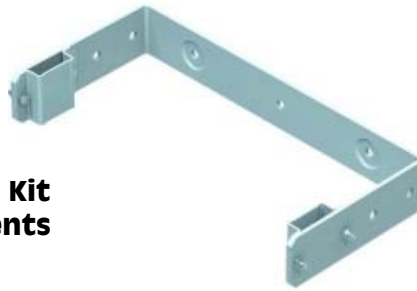

FIXED VERTICAL Access Ladders

Wide choice of materials, safety equipment, decks and top exits

- A range of vertical access ladders manufactured to comply with UK regulations.
- Choice of materials—natural aluminium, or galvanised steel.
- Safety hoops or Arrestor rail.
- Supplied in flat-pack modular form for assembly on site.
- Single length or multi –section with off-set cross-over platforms.
- Ladder width 520mm; rung pitch 280mm, back hoops 700mm diam.
- In accordance with EN14122 & EN18799.
- Wide range of accessories to suit all locations
- Option for installation in many areas
- **Standard Complete Kits detailed overleaf for easy online ordering**

www.ladders999.co.uk sales@lansfordaccess.co.uk

FIXED VERTICAL Access Ladders

Alloy Ladder Sections
3 standard lengths - 1.96m , 2.80m , 3.64m
joined for taller ladders
EASILY CUT ON SITE TO EXACT LENGTH
(option for factory cut POA)