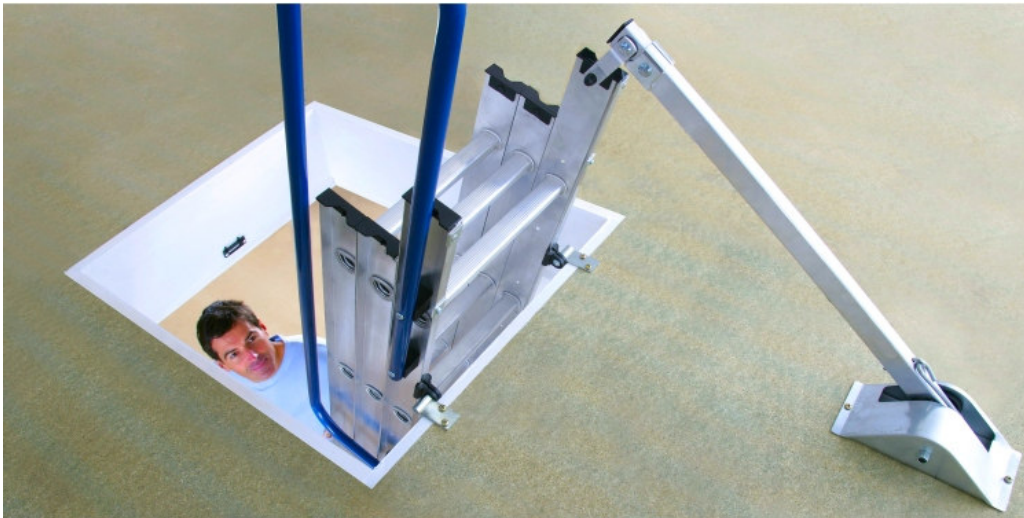

Easy Stow spring counterbalanced Loft Ladder

- ▶ Spring assisted 'Easy Stow' system gives total control when lowering or stowing the loft ladder.
- ▶ Operates independently of the trapdoor (not connected)
- ▶ Suitable for Floor-to-Floor Heights up to 3.0m (9'10")
- ▶ **Spring assisted** Blue-Seal 'Easy Stow' system gives total control when lowering or stowing the loft ladder
- ▶ Extended "In-loft" handrail for added safety when entering or leaving the loft
- ▶ Suitable for DIY installation. Includes all components and easy to follow instructions.

- ▶ Suitable for domestic use only
- ▶ Approved & kitemarked to Euro Standard EN14975 - max safe load 150kg / 23.5stones.
- ▶ Please check dimensions below carefully to determine if this model will fit your aperture and loft space.

"EASY STOW" ALLOY LOFT LADDER				
code	Min & Max FLOOR-TO-FLOOR Heights	Loft Clearance Arc (vertical x horizontal)	Minimum Trapdoor Size W x L	Appx Weight
ALOF6	7' 0" - 9' 10" 2.13m - 3.00m	28" x 44" 0.71m x 1.12m	15" x 18" 381mm x 463mm	10.0kg