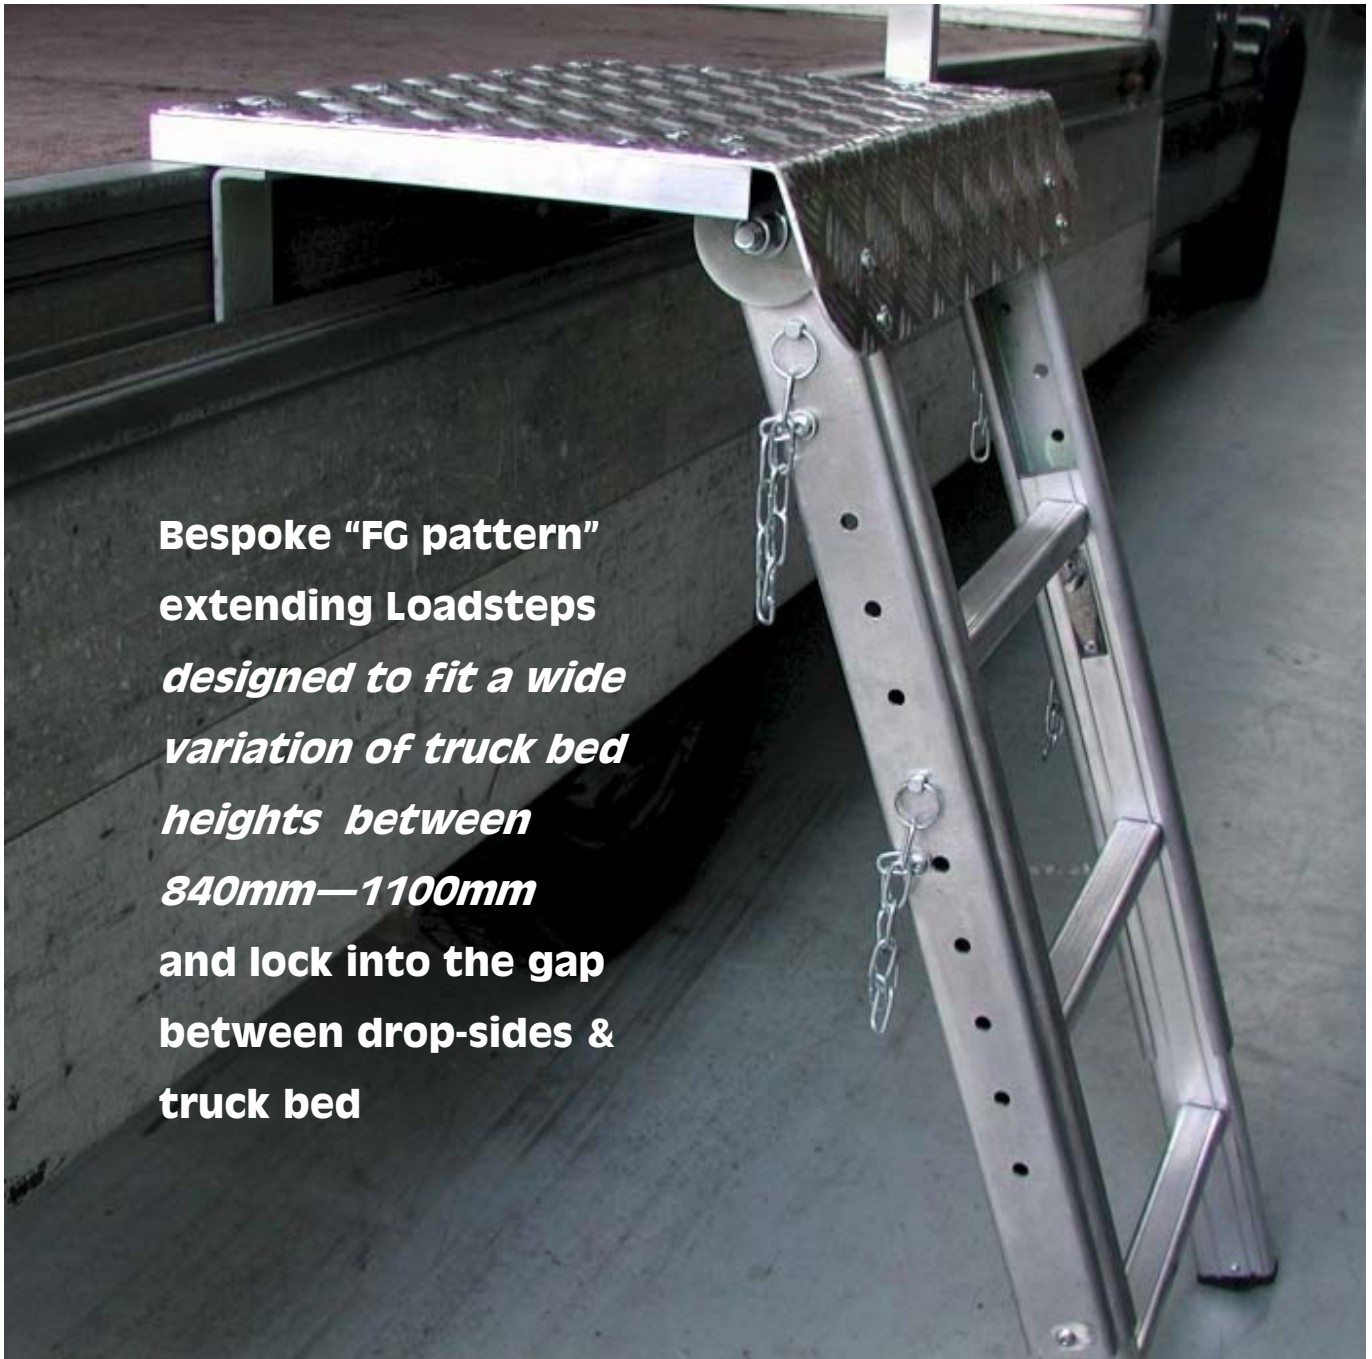

LOADSTEP for SAFE access

Bespoke Special “FG pattern” EXTENDING Loadsteps

Solve many awkward access problems — top plate ensures ladders are instantly secured at the top as required by the Work at Height Regulations. Hand Post gives added security.

**Bespoke “FG pattern”
extending Loadsteps
*designed to fit a wide
variation of truck bed
heights between
840mm—1100mm*
and lock into the gap
between drop-sides &
truck bed**

UNITS 2 & 10 CHANCEL CLOSE TRADING ESTATE
EASTERN AVENUE **GLOUCESTER** GL4 3SN
FAX : 01452 505580
TEL: 01452 520144