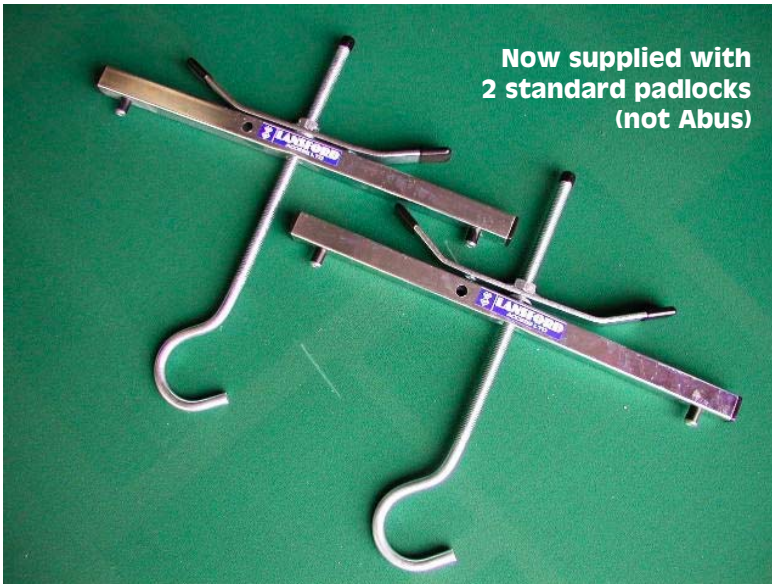

# Lockable Ladder Clamps (Rakclamps)

- » FASTER than roping. MORE SECURE than roping. SAFER than roping.
- » **Rapid action by spinning large wing-nut up and down threaded hook.**
- » Ideal when ladders and steps are carried on cars and small vans.
- » Supplies as a PAIR with 2 x standard Padlocks included to deter theft.
- » Will secure one triple ladder or two double ladders under each pair.
- » Fully zinc galvanised construction and almost always in stock.
- » Crossbar dimensions 440 x 25 x 25mm. Threaded hook overall length 410mm.
- » **OPTIONAL EXTRA** - Very high quality ABUS padlocks also available - guaranteed to give years of trouble-free protection. ABUS padlocks can be supplied keyed alike if requested. PAD50 Heavy-Duty Double-Bolted Padlocks give even more protection against bolt croppers with a brass body 50mm wide and hardened steel shackle 29mm x 8mm thick.

# Rhino SafeClamps Locking Ladder Clamps

**clamped tight  
with just one  
quarter turn!**

**integral locks &  
two keys supplied  
with each pair**

**stainless steel hooks**

- » Rhino SafeClamp® incorporates strength, speed and style to provide a revolutionary ladder clamping system.
- » **5 x faster than standard screw-down ladder clamps**, with just one quarter turn of handle to tighten fully.
- » Accommodates 1, 2 and 3 section ladders up to 40kg max weight.
- » Fits roof bars up to 53mm wide.
- » Supplied complete with integral key locks, and two keys supplied (no separate padlocks needed!).
- » Stainless steel anchor hooks & tough composite beams & levers create high strength, excellent corrosion resistance & durability.
- » TUV and GS safety approved and 20g crash tested (that's 20 x the force of gravity ... or more than twice the max force on a fighter jet pilot!!).