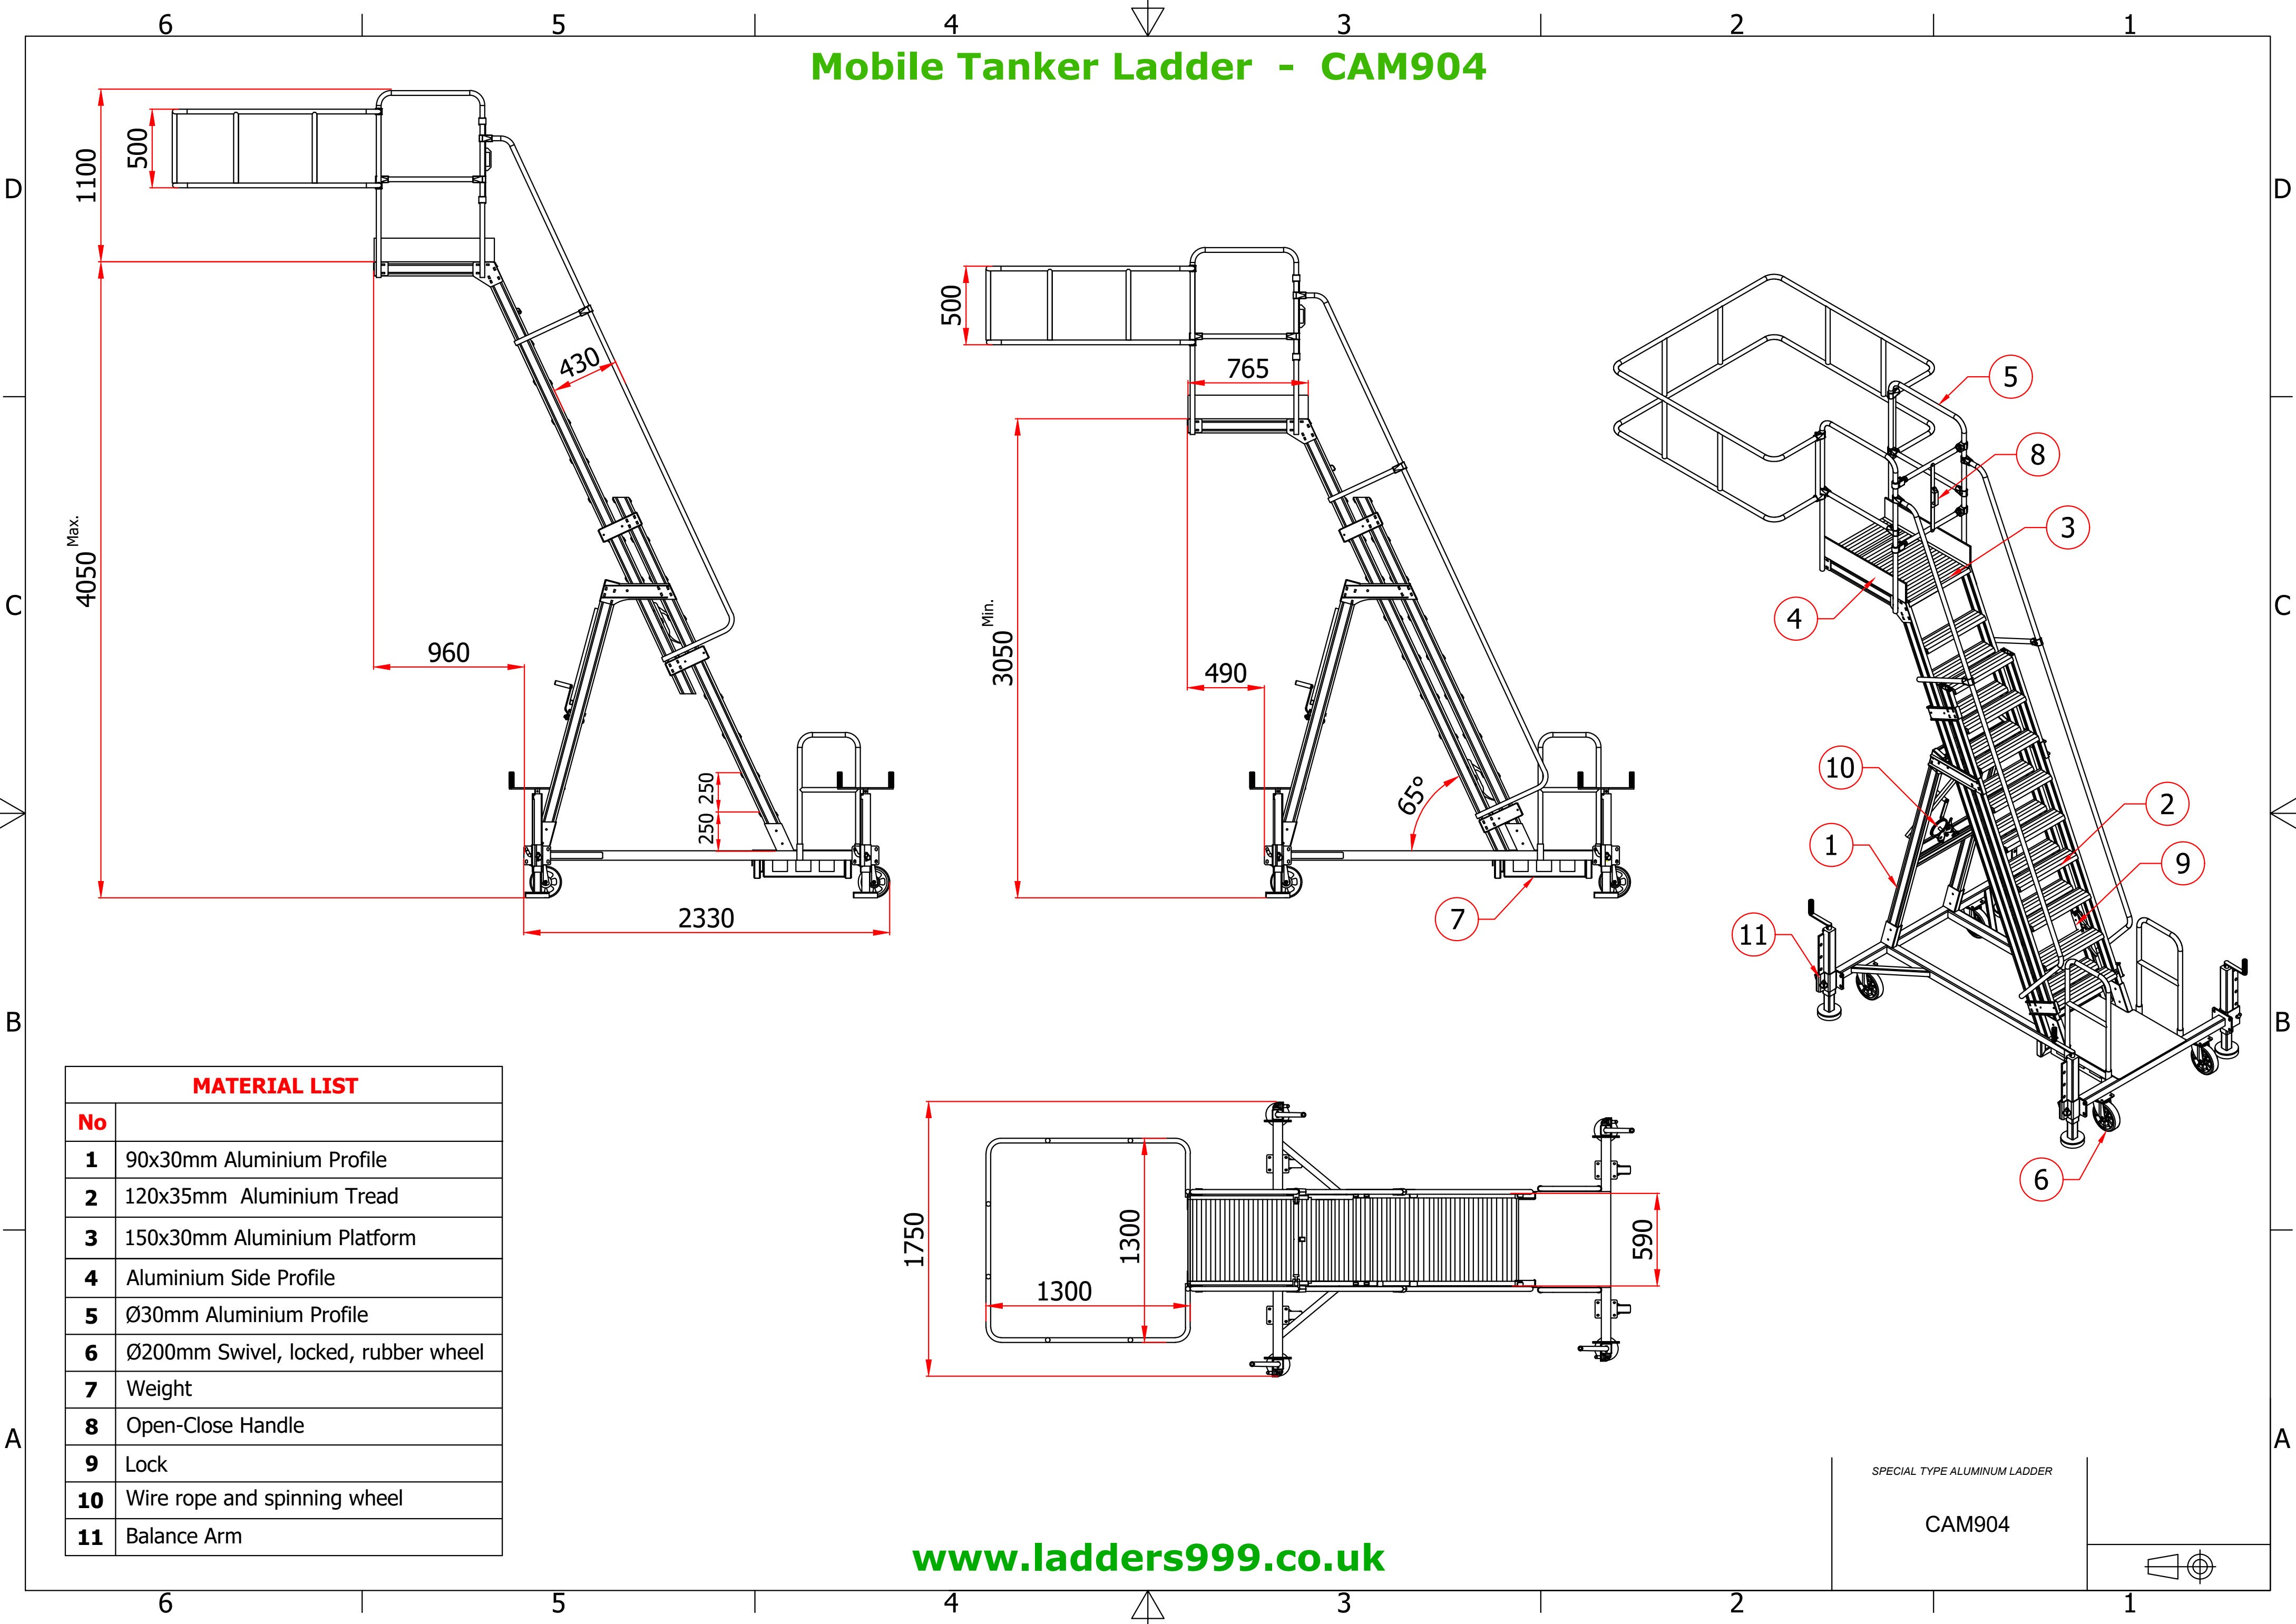

Mobile Tanker Ladder

3 sizes
to choose
from up to
6.0m!

www.ladders999.co.uk

Dimensioned Drawings

for all 3 sizes

CAM903

CAM904

CAM905

www.ladders999.co.uk

Mobile Tanker Ladder - CAM903

MATERIAL LIST	
No	Part Name
1	90x30mm Aluminum Carrier Profile
2	120x35mm Aluminum Step
3	150x30mm Aluminum Paneling Platform
4	Aluminum Shin Guard
5	Ø30mm Aluminum Profile
6	Ø200mm Swivel, locking, rubber wheel
7	Weight
8	Open-Close Handle
9	Step Lock
10	Steel Rope and Spinning Wheel
11	Balance Arm

PRODUCT NAME	SPECIAL TYPE ALUMINUM LADDER	
PRODUCT NO	CAM903	

Mobile Tanker Ladder - CAM904

MATERIAL LIST

No	Description
1	90x30mm Aluminium Profile
2	120x35mm Aluminium Tread
3	150x30mm Aluminium Platform
4	Aluminium Side Profile
5	Ø30mm Aluminium Profile
6	Ø200mm Swivel, locked, rubber wheel
7	Weight
8	Open-Close Handle
9	Lock
10	Wire rope and spinning wheel
11	Balance Arm

Mobile Tanker Ladder - CAM905

MATERIAL LIST	
No	Part Name
1	120x30mm Aluminum Carrier Profile
2	120x35mm Aluminum Step
3	150x30mm Aluminum Paneling Platform
4	Aluminum Shin Guard
5	Ø30mm Aluminum Profile
6	Ø200mm Swivel, locking, rubber wheel
7	Weight
8	Open-Close Handle
9	Steel Rope and Spinning Wheel
10	Balance Arm