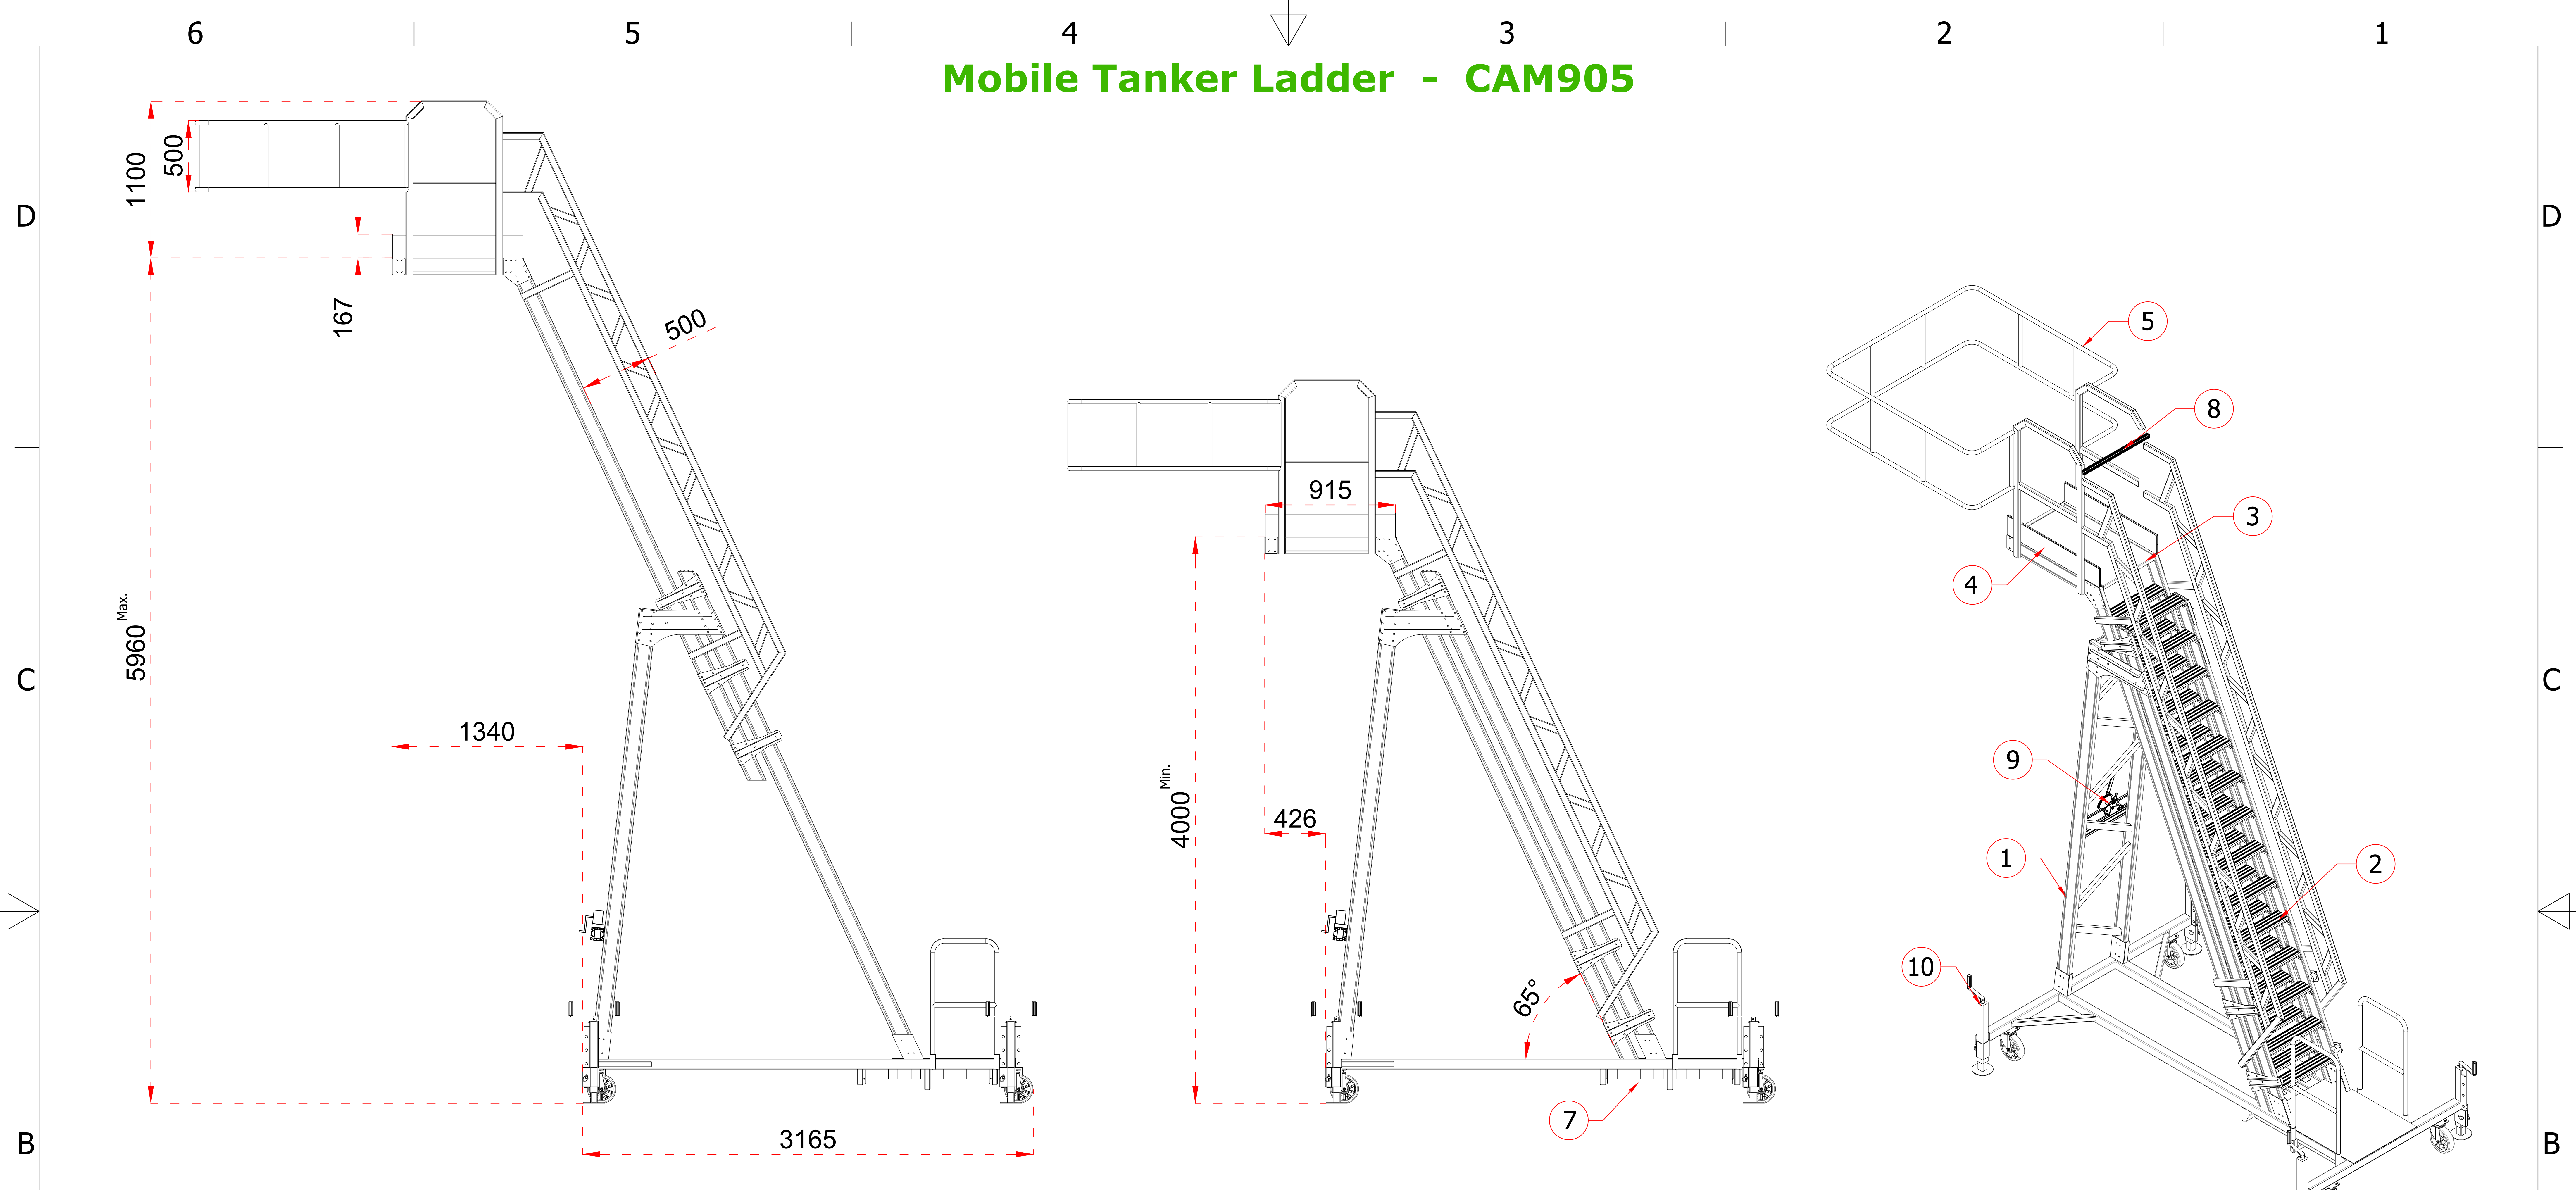

Mobile Tanker Ladder

3 sizes
to choose
from up to
6.0m!

www.ladders999.co.uk

Dimensioned Drawings

for all 3 sizes

CAM903

CAM904

CAM905

www.ladders999.co.uk

Mobile Tanker Ladder - CAM903

MATERIAL LIST	
No	Part Name
1	90x30mm Aluminum Carrier Profile
2	120x35mm Aluminum Step
3	150x30mm Aluminum Paneling Platform
4	Aluminum Shin Guard
5	Ø30mm Aluminum Profile
6	Ø200mm Swivel, locking, rubber wheel
7	Weight
8	Open-Close Handle
9	Step Lock
10	Steel Rope and Spinning Wheel
11	Balance Arm

PRODUCT NAME	SPECIAL TYPE ALUMINUM LADDER	
PRODUCT NO	CAM903	

Mobile Tanker Ladder - CAM904

MATERIAL LIST

No	Description
1	90x30mm Aluminium Profile
2	120x35mm Aluminium Tread
3	150x30mm Aluminium Platform
4	Aluminium Side Profile
5	Ø30mm Aluminium Profile
6	Ø200mm Swivel, locked, rubber wheel
7	Weight
8	Open-Close Handle
9	Lock
10	Wire rope and spinning wheel
11	Balance Arm

Mobile Tanker Ladder - CAM905

MATERIAL LIST	
No	Part Name
1	120x30mm Aluminum Carrier Profile
2	120x35mm Aluminum Step
3	150x30mm Aluminum Paneling Platform
4	Aluminum Shin Guard
5	Ø30mm Aluminum Profile
6	Ø200mm Swivel, locking, rubber wheel
7	Weight
8	Open-Close Handle
9	Steel Rope and Spinning Wheel
10	Balance Arm