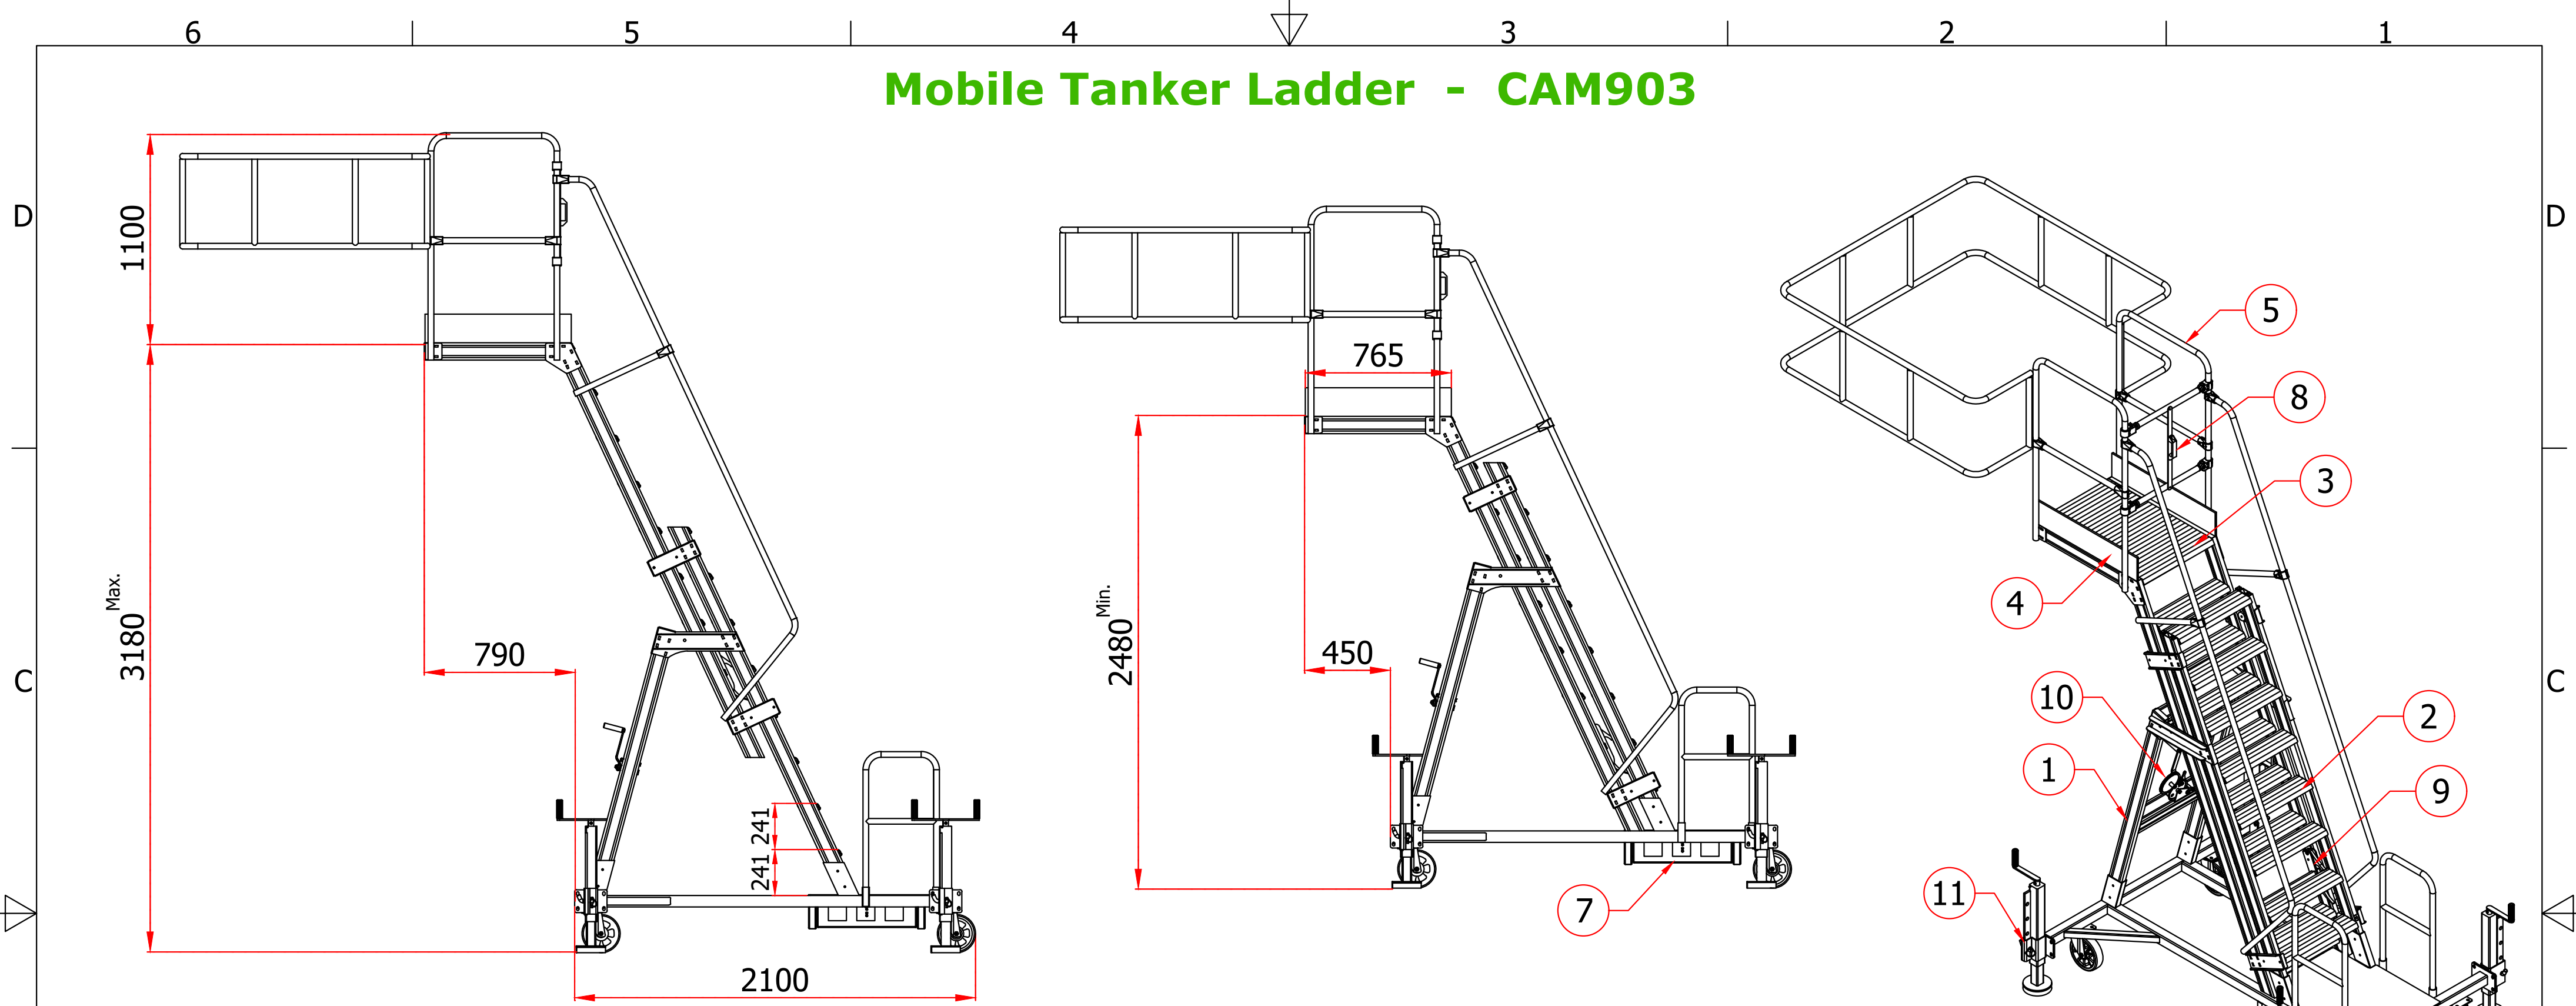

Mobile Tanker Ladder

3 sizes
to choose
from up to
6.0m!

www.ladders999.co.uk

Dimensioned Drawings

for all 3 sizes

CAM903

CAM904

CAM905

www.ladders999.co.uk

Mobile Tanker Ladder - CAM903

MATERIAL LIST	
No	Part Name
1	90x30mm Aluminum Carrier Profile
2	120x35mm Aluminum Step
3	150x30mm Aluminum Paneling Platform
4	Aluminum Shin Guard
5	Ø30mm Aluminum Profile
6	Ø200mm Swivel, locking, rubber wheel
7	Weight
8	Open-Close Handle
9	Step Lock
10	Steel Rope and Spinning Wheel
11	Balance Arm

PRODUCT NAME	SPECIAL TYPE ALUMINUM LADDER	
PRODUCT NO	CAM903	

Mobile Tanker Ladder - CAM904

MATERIAL LIST

No	Description
1	90x30mm Aluminium Profile
2	120x35mm Aluminium Tread
3	150x30mm Aluminium Platform
4	Aluminium Side Profile
5	Ø30mm Aluminium Profile
6	Ø200mm Swivel, locked, rubber wheel
7	Weight
8	Open-Close Handle
9	Lock
10	Wire rope and spinning wheel
11	Balance Arm

Mobile Tanker Ladder - CAM905

MATERIAL LIST	
No	Part Name
1	120x30mm Aluminum Carrier Profile
2	120x35mm Aluminum Step
3	150x30mm Aluminum Paneling Platform
4	Aluminum Shin Guard
5	Ø30mm Aluminum Profile
6	Ø200mm Swivel, locking, rubber wheel
7	Weight
8	Open-Close Handle
9	Steel Rope and Spinning Wheel
10	Balance Arm