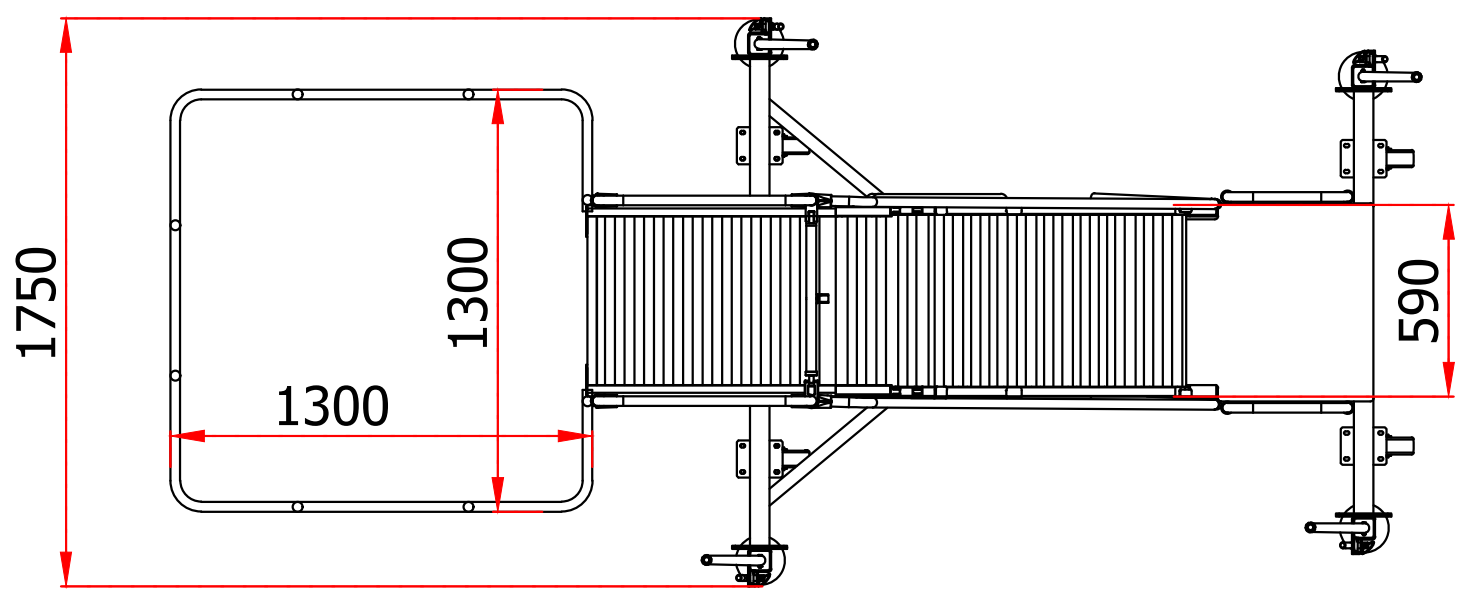

Mobile Tanker Ladder

3 sizes
to choose
from up to
6.0m!

www.ladders999.co.uk

Dimensioned Drawings

for all 3 sizes

CAM903

CAM904

CAM905

www.ladders999.co.uk

Mobile Tanker Ladder - CAM903

MATERIAL LIST	
No	Part Name
1	90x30mm Aluminum Carrier Profile
2	120x35mm Aluminum Step
3	150x30mm Aluminum Paneling Platform
4	Aluminum Shin Guard
5	Ø30mm Aluminum Profile
6	Ø200mm Swivel, locking, rubber wheel
7	Weight
8	Open-Close Handle
9	Step Lock
10	Steel Rope and Spinning Wheel
11	Balance Arm

PRODUCT NAME	SPECIAL TYPE ALUMINUM LADDER	
PRODUCT NO	CAM903	

Mobile Tanker Ladder - CAM904

MATERIAL LIST

No	Description
1	90x30mm Aluminium Profile
2	120x35mm Aluminium Tread
3	150x30mm Aluminium Platform
4	Aluminium Side Profile
5	Ø30mm Aluminium Profile
6	Ø200mm Swivel, locked, rubber wheel
7	Weight
8	Open-Close Handle
9	Lock
10	Wire rope and spinning wheel
11	Balance Arm

Mobile Tanker Ladder - CAM905

MATERIAL LIST	
No	Part Name
1	120x30mm Aluminum Carrier Profile
2	120x35mm Aluminum Step
3	150x30mm Aluminum Paneling Platform
4	Aluminum Shin Guard
5	Ø30mm Aluminum Profile
6	Ø200mm Swivel, locking, rubber wheel
7	Weight
8	Open-Close Handle
9	Steel Rope and Spinning Wheel
10	Balance Arm