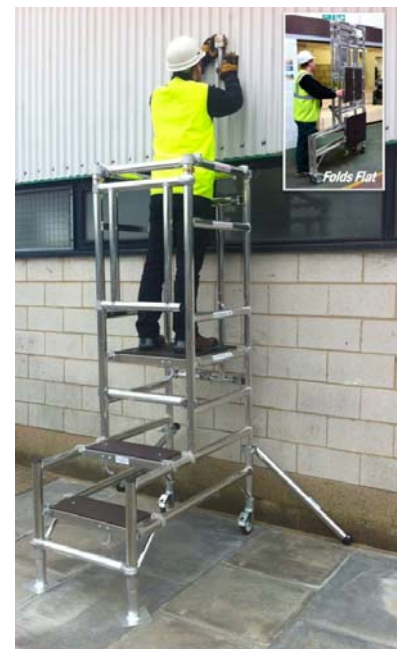

STEPFOLD Podium Steps

See our excellent website at
www.ladders999.co.uk

for prices of these and our huge range
of ladders, steps, podium steps
and scaffold towers