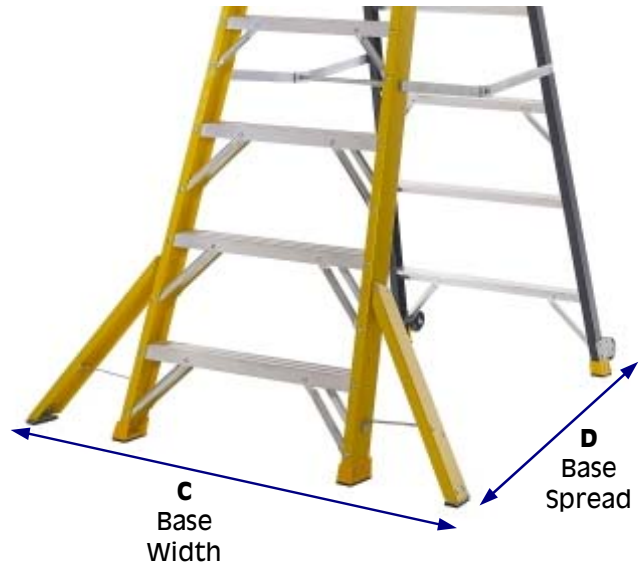

Climb-It Glassfibre Podium Steps

GFP55Z

- ▶ Glassfibre side stiles give **electrical insulation** - essential when working near live electricity.
- ▶ Much safer than standard steps because of the 950mm high guardrail on all 4 sides of platform.
- ▶ Much safer also because the large footprint area gives greater stability.
- ▶ **INSULATED TO 30,000 VOLTS!**
- ▶ Large platform is 475mm x 406mm.
- ▶ Ideal for easy one-man use - unfold the unit and start work!
- ▶ Easily portable and manoeuvrable, either open or closed. The roller wheels fitted to rear mean it can be tilted and rolled along.
- ▶ Lightweight yet robust for Professional & Industrial use.
- ▶ Max safe working load 150kg / 23.6stones - and certified to European standard EN131-7 PROFESSIONAL.
- ▶ Fold flat for storage and transportation - just 600mm thick when folded.

Insulated to 30,000 volts

www.ladders999.co.uk

Climb-It Glassfibre Podium Steps

Large Platform 475mm x 406mm

Tool Tray at waist level

- ▶ Climb-It Glassfibre Podiums are folding work platforms approved to new EN131-7 PROFESSIONAL standard with max safe load 150kg, designed to comply with all UK Health & Safety requirements and are electrically insulated to 30,000 volts.

Angled base stabilisers not on 3tr & 4tr models

Climb-It Glassfibre Podium Steps - EN131 Professional certified 150kg

code	A Platform Height m / ft	No. Treads incl platform	B Appx Work Ht min - max	C Base Width (incl stabs) m	D Base Spread m	F x E Closed Height x Depth m	Weight
GFP53Z	0.81 / 2' 8"	3	1.81m - 2.81m	0.65m	0.94m	1.76 x 0.60m	13.2kg
GFP54Z	1.09 / 3' 7"	4	2.09m - 3.09m	0.69m	1.13m	2.04 x 0.60m	16.0kg
GFP55Z	1.38 / 4' 6"	5	2.38m - 3.38m	1.40m	1.31m	2.33 x 0.60m	17.5kg
GFP56Z	1.66 / 5' 6"	6	2.66m - 3.66m	1.43m	1.50m	2.61 x 0.60m	20.0kg
GFP57Z	1.95 / 6' 5"	7	2.95m - 3.95m	1.48m	1.69m	2.90 x 0.60m	22.0kg
GFP58Z	2.23 / 7' 4"	8	3.23m - 4.23m	1.53m	1.87m	3.18 x 0.60m	24.0kg