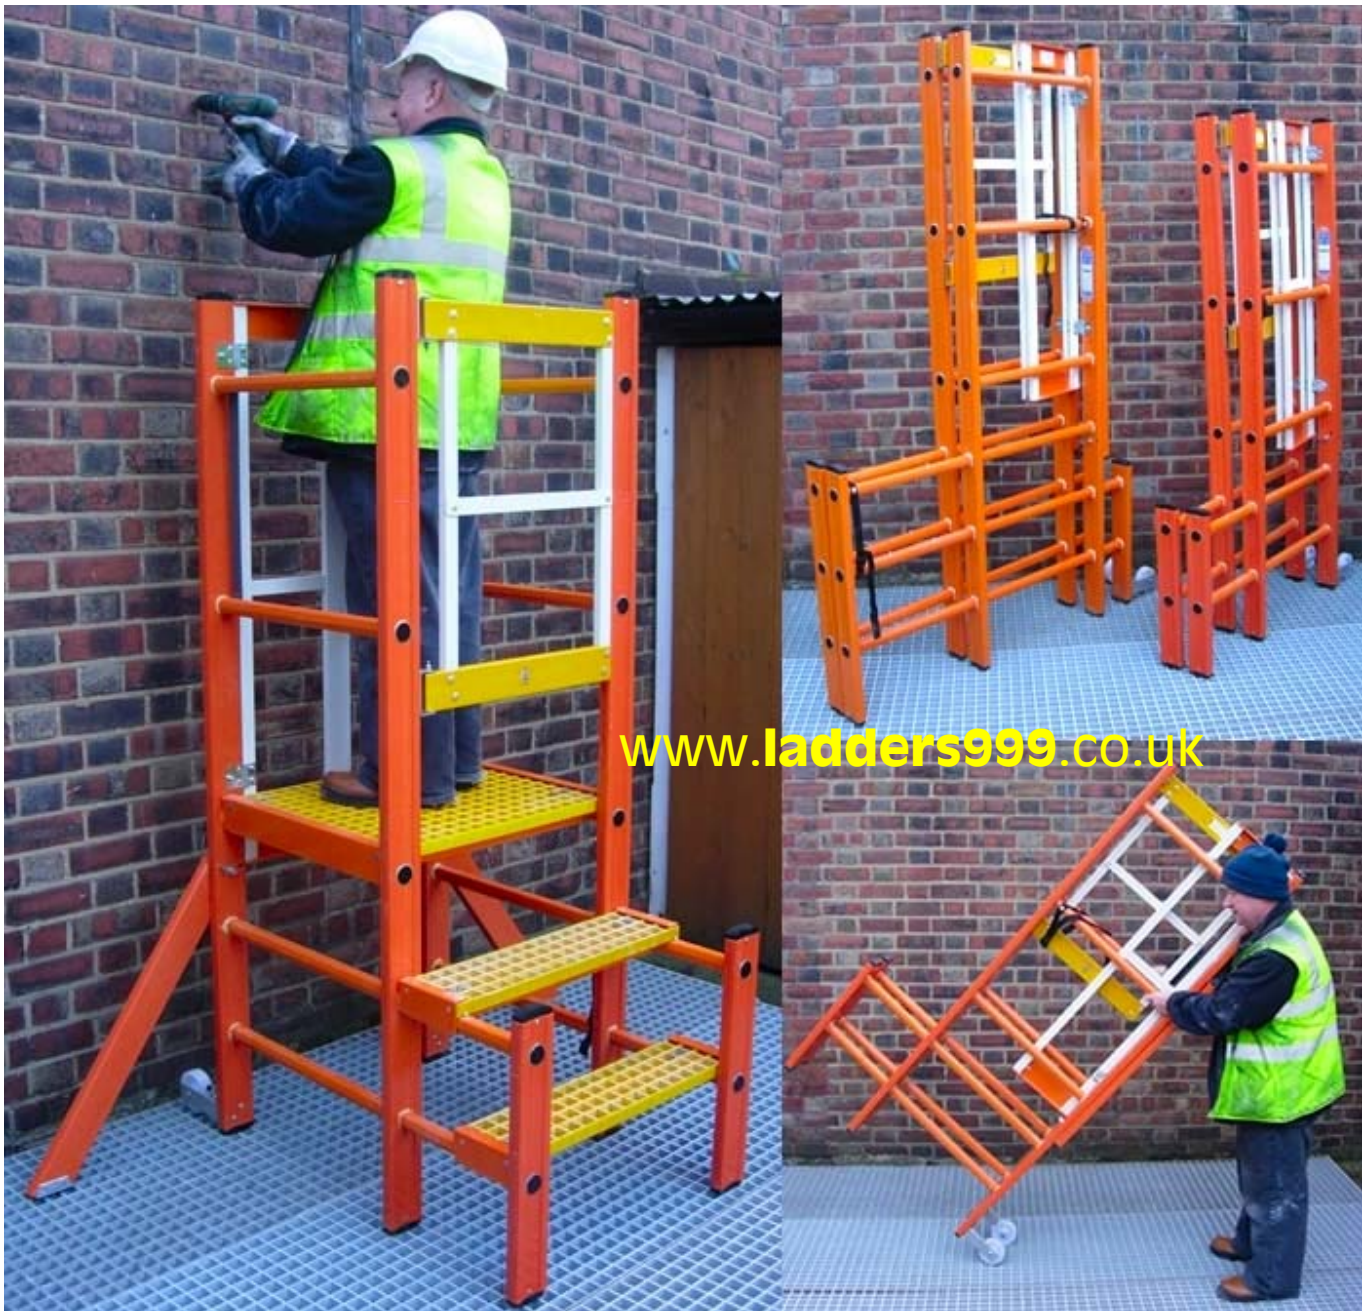

"FGLPod" ALL-GLASSFIBRE GRP Insulated Podium Steps

Fully insulated and non-conducting.

All components including the yellow grating platform are GRP glassfibre construction.

For prices of these and full details of our huge range of ladders, steps, podium steps and scaffold towers, visit us at our web site

www.ladders999.co.uk

UNITS 2 & 10 CHANCEL CLOSE TRADING ESTATE
EASTERN AVENUE **GLOUCESTER** GL4 3SN

FAX : 01452 505580

TEL: 01452 520144

www.ladders999.co.uk sales@lansfordaccess.co.uk

"FGLPod" ALL-GLASSFIBRE GRP Insulated Podium Steps

- » **Fully insulated and non-conducting. All components including the yellow grating platform are GRP glassfibre construction.**
- » Rapid one-man use - simply unfold the unit, locate platform & treads and start work! Access through hinged gate above treads.
- » Easily manoeuvrable - tilt-n-roll wheels at front allow FGLPod to be rolled between locations.
- » Folds nearly flat for transport and storage.
- » Robust for regular Industrial use.
- » Integral folding side stabilisers for exceptional stability.
- » Overall heights 1.88m and 2.1m of the two sizes.
- » Provides a 600mm square platform - overall unit width 700mm.
- » Single platform level on each of the two popular sizes.
- » UK manufactured under a BS ISO9001 approved Quality System and is compliant with the stringent load safety factor requirements of BS EN1004. Max Safe Working Load 150kg / 23.5 stones.
- » Fully guardrailed to ensure user safety.
- » FOOD INDUSTRY version with stainless steel fixings and wheels available to special order - please enquire. Normally adds extra cost and two weeks extra to deliver.
- » Normally made-to-order and delivered 2 - 3 weeks most of UK mainland.