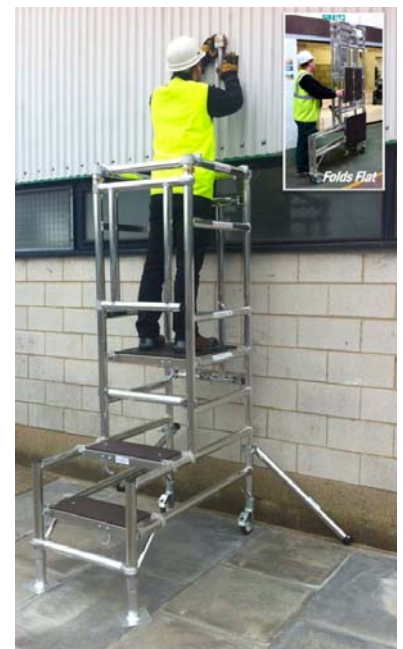

"GRPpod" Glassfibre Insulated Safety Work Platforms

- ▶ " GRPod " is much MORE than just a conventional stepladder.
- ▶ Glassfibre side stiles give **electrical insulation** - essential when working near live electricity.
- ▶ Much safer than standard steps because of the 1.10m high guardrail at front and both sides, PLUS safety chain behind user.
- ▶ Much safer also because the large footprint area gives greater stability.
- ▶ Extra large platform is 600mm x 400mm.
- ▶ Ideal for easy one-man use - simply unfold the unit and start work!
- ▶ Easily portable and manoeuvrable, either open or closed. The roller wheels fitted to rear mean it can be tilted and rolled along.
- ▶ Lightweight yet robust for industrial use - max safe working load 150kg - kitemarked to BS EN131 PROFESSIONAL.
- ▶ Folds flat for storage and transportation - just 440mm thick when folded.
- ▶ All ALLOY model ARPod also available at a lower price.

www.ladders999.co.uk sales@lansfordaccess.co.uk

More Alloy Safety Work Platforms

TELEGUARD Adjustable Platform

SHERPASCOPIC Adjustable Platforms

ZAP Adjustable Platforms

TELETOWER Telescopic Platform

STEPFOLD Podium Steps