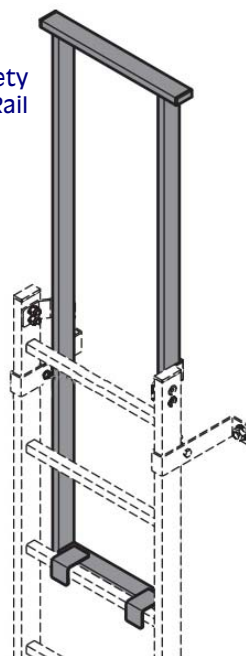

Krause Galvanised Underground **Shaft Ladders**

- ▶ Make shaft entry SAFER with these robust galvanised steel ladders.
- ▶ Underground SHAFT LADDERS of hot-dip galvanised steel.
- ▶ Ladders 400mm wide internal (440mm overall) with punched, non-slip square rungs 29 x 29mm.
- ▶ Supplied with galvanised 150mm stand-off wall brackets (pairs).
- ▶ Option for 1.0m high Retractable Safety Grab Rail at the top for safer shaft entry.
- ▶ Four ladder lengths which can be cut easily to exact length required on site. Recommended length is depth of shaft minus 280mm.
- ▶ Lengths over 5m must be fitted with a fall arrestor device.
- ▶ Rung-rung distance 280mm & side stile dimensions 50 x 20mm.
- ▶ Other options available include stainless steel & GRP ladders, narrower ladders 300mm wide internal, adjustable wall brackets, other safety posts & rails, ground plates (floor mounting is not mandatory). Please enquire.
- ▶ FREE DELIVERY mainland UK

Retractable Safety Grab Rail

Wall Bracket pairs

Ladder kits include ...

- Galvanised Ladder
- Wall Bracket pairs
- Retractable Safety Grab Rail (optional)

01452 520144
www.ladders999.co.uk

Krause Galvanised **Shaft Ladders**

Fixing Dimensions

Ladders can be cut easily on site to exact length required

Retractable Safety Grab Rail
(optional)

Galvanised Steel SHAFT LADDERS - kits include wall bracket pairs (cut ladders easily on site to exact length)