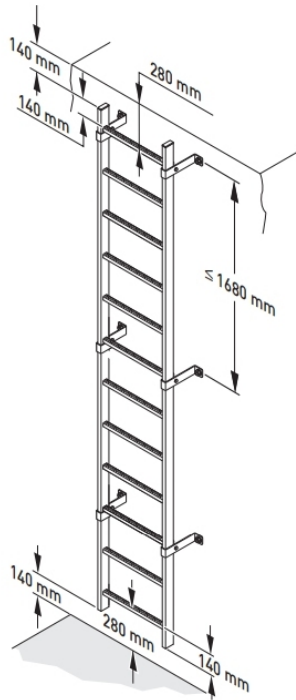

Krause Galvanised **Shaft Ladders**

Fixing Dimensions

Ladders can be cut easily on site to exact length required