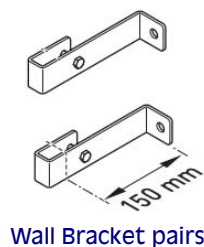

- Make shaft entry SAFER with these robust galvanised steel ladders.
- Underground SHAFT LADDERS of hot-dip galvanised steel.
- Ladders 400mm wide internal (440mm overall) with punched, non-slip square rungs 29 x 29mm.
- Supplied with galvanised 150mm stand-off wall brackets (pairs).
- Option for 1.0m high Retractable Safety Grab Rail at the top for safer shaft entry.
- Four ladder lengths which can be cut easily to exact length required on site. Recommended length is depth of shaft minus 280mm.
- Lengths over 5m must be fitted with a fall arrestor device.
- Rung-rung distance 280mm & side stile dimensions 50 x 20mm.
- Other options available include stainless steel & GRP ladders, narrower ladders 300mm wide internal, adjustable wall brackets, other safety posts & rails, ground plates (floor mounting is not mandatory). Please enquire.
- FREE DELIVERY mainland UK

Wall Bracket pairs