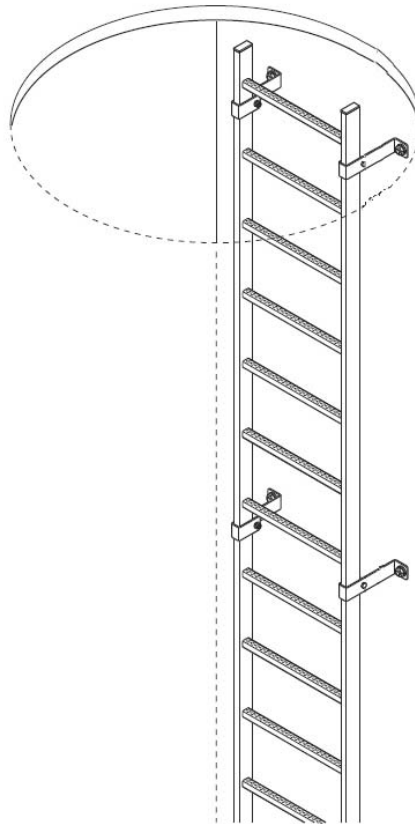

Krause Galvanised Underground **Shaft Ladders**

- ▶ Make shaft entry SAFER with these robust galvanised steel ladders.
- ▶ Underground SHAFT LADDERS of hot-dip galvanised steel.
- ▶ Ladders 400mm wide internal (440mm overall) with punched, non-slip square rungs 29 x 29mm.
- ▶ Supplied with galvanised 150mm stand-off wall brackets (pairs).
- ▶ Option for 1.0m high Retractable Safety Grab Rail at the top for safer shaft entry.
- ▶ Four ladder lengths which can be cut easily to exact length required on site. Recommended length is depth of shaft minus 280mm.
- ▶ Lengths over 5m must be fitted with a fall arrestor device.
- ▶ Rung-rung distance 280mm & side stile dimensions 50 x 20mm.
- ▶ Other options available include stainless steel & GRP ladders, narrower ladders 300mm wide internal, adjustable wall brackets, other safety posts & rails, ground plates (floor mounting is not mandatory). Please enquire.
- ▶ FREE DELIVERY mainland UK

Retractable Safety Grab Rail

Wall Bracket pairs

Ladder kits include ...

- Galvanised Ladder
- Wall Bracket pairs
- Retractable Safety Grab Rail (optional)

01452 520144
www.ladders999.co.uk

Krause Galvanised **Shaft Ladders**

Fixing Dimensions

Ladders can be cut easily on site to exact length required

Retractable Safety Grab Rail
(optional)

Galvanised Steel SHAFT LADDERS - kits include wall bracket pairs (cut ladders easily on site to exact length)