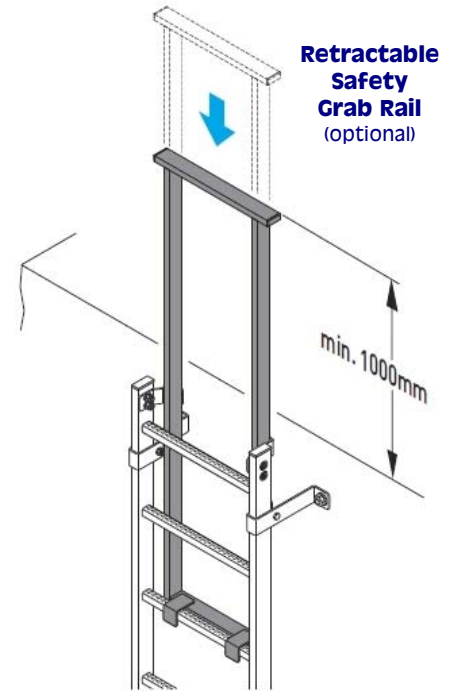

Krause Galvanised Underground **Shaft Ladders**

- ▶ Make shaft entry SAFER with these robust galvanised steel ladders.
- ▶ Underground SHAFT LADDERS of hot-dip galvanised steel.
- ▶ Ladders 400mm wide internal (440mm overall) with punched, non-slip square rungs 29 x 29mm.
- ▶ Supplied with galvanised 150mm stand-off wall brackets (pairs).
- ▶ Option for 1.0m high Retractable Safety Grab Rail at the top for safer shaft entry.
- ▶ Four ladder lengths which can be cut easily to exact length required on site. Recommended length is depth of shaft minus 280mm.
- ▶ Lengths over 5m must be fitted with a fall arrestor device.
- ▶ Rung-rung distance 280mm & side stile dimensions 50 x 20mm.
- ▶ Other options available include stainless steel & GRP ladders, narrower ladders 300mm wide internal, adjustable wall brackets, other safety posts & rails, ground plates (floor mounting is not mandatory). Please enquire.
- ▶ FREE DELIVERY mainland UK

Retractable Safety Grab Rail

Wall Bracket pairs

Ladder kits include ...

- Galvanised Ladder
- Wall Bracket pairs
- Retractable Safety Grab Rail (optional)

01452 520144
www.ladders999.co.uk

Krause Galvanised **Shaft Ladders**

Fixing Dimensions

Ladders can be cut easily on site to exact length required

Retractable Safety Grab Rail
(optional)

Galvanised Steel SHAFT LADDERS - kits include wall bracket pairs (cut ladders easily on site to exact length)