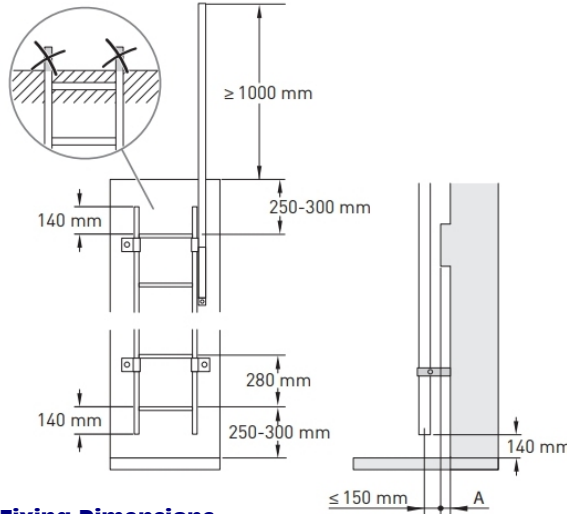

Krause Galvanised **Shaft Ladders**

Fixing Dimensions

Ladders can be cut easily on site to exact length required