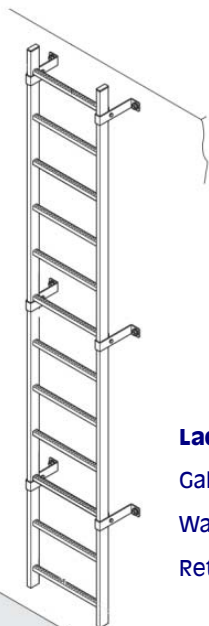

Krause Galvanised Underground **Shaft Ladders**

- ▶ Make shaft entry SAFER with these robust galvanised steel ladders.
- ▶ Underground SHAFT LADDERS of hot-dip galvanised steel.
- ▶ Ladders 400mm wide internal (440mm overall) with punched, non-slip square rungs 29 x 29mm.
- ▶ Supplied with galvanised 150mm stand-off wall brackets (pairs).
- ▶ Option for 1.0m high Retractable Safety Grab Rail at the top for safer shaft entry.
- ▶ Four ladder lengths which can be cut easily to exact length required on site. Recommended length is depth of shaft minus 280mm.
- ▶ Lengths over 5m must be fitted with a fall arrestor device.
- ▶ Rung-rung distance 280mm & side stile dimensions 50 x 20mm.
- ▶ Other options available include stainless steel & GRP ladders, narrower ladders 300mm wide internal, adjustable wall brackets, other safety posts & rails, ground plates (floor mounting is not mandatory). Please enquire.
- ▶ FREE DELIVERY mainland UK

Retractable Safety Grab Rail

Wall Bracket pairs

Ladder kits include ...

- Galvanised Ladder
- Wall Bracket pairs
- Retractable Safety Grab Rail (optional)

01452 520144
www.ladders999.co.uk

Krause Galvanised **Shaft Ladders**

Fixing Dimensions

Ladders can be cut easily on site to exact length required

Retractable Safety Grab Rail
(optional)

Galvanised Steel SHAFT LADDERS - kits include wall bracket pairs (cut ladders easily on site to exact length)