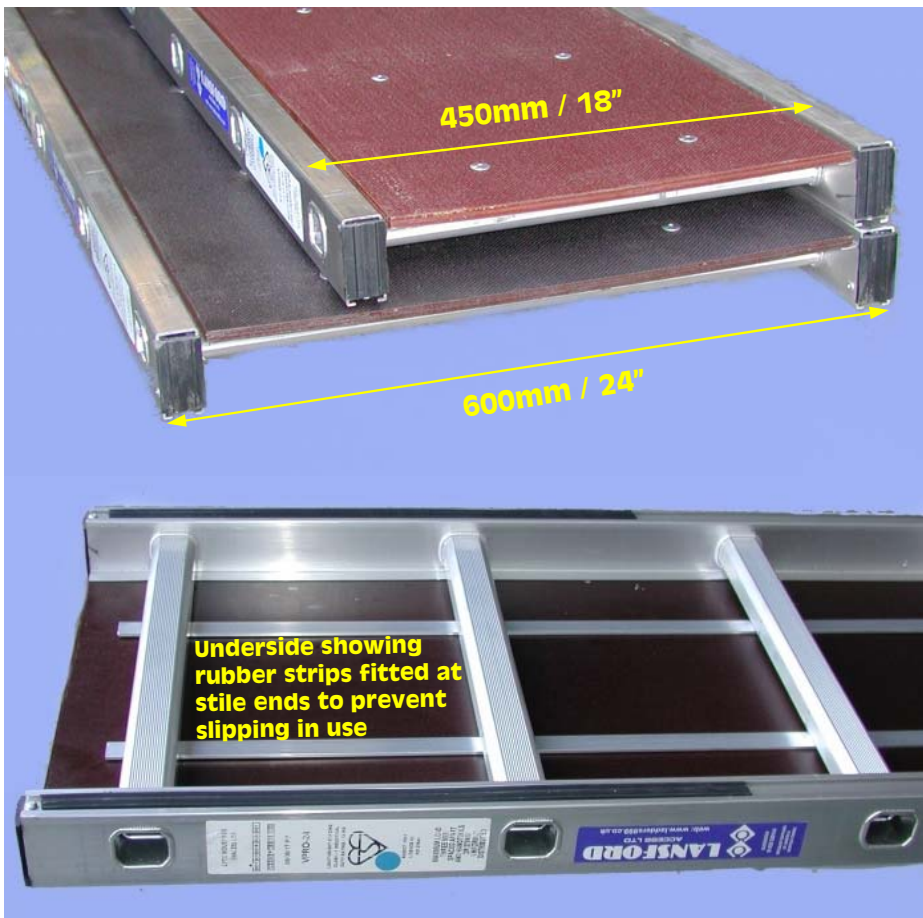

Industrial Staging Boards kitemarked BS2037 Class 1

- ▶▶ Kitemarked BS2037 Class 1 Industrial Duty - max safe load 270kg when evenly distributed (equivalent to 3 workers & their hand tools).
- ▶▶ Non-slip "Wisa" decking and box-section alloy side stiles.
- ▶▶ Designed to support a **maximum DISTRIBUTED load 270kg** equivalent to three workers and their hand tools.
- ▶▶ Support only required at each end - intermediate support in the centre is not required.
- ▶▶ Handrails, toeboards and support brackets available - please enquire.
- ▶▶ Note: DIY users should be aware that any of these Staging Boards weighing over 30kg - 35kg are too heavy for use by one person alone and will normally require two people to carry and manoeuvre them. This will be particularly noticeable when positioning stagings to span between scaffold towers.

Industrial Staging Boards - kitemarked BS2037 Class 1 SWL 270kg

Code	Length	Width	Weight		Code	Length	Width	Weight
450mm / 18" Wide					600mm / 24" Wide			
VPRO24	2.4m / 8' 0"	450mm / 18"	13kg		VPROEX24	2.4m / 8' 0"	600mm / 24"	17kg
VPRO30	3.0m / 10' 0"	450mm / 18"	15kg		VPROEX30	3.0m / 10' 0"	600mm / 24"	21kg
VPRO36	3.6m / 12' 0"	450mm / 18"	20kg		VPROEX36	3.6m / 12' 0"	600mm / 24"	26kg
VPRO42	4.2m / 14' 0"	450mm / 18"	22kg		VPROEX42	4.2m / 14' 0"	600mm / 24"	30kg
VPRO48	4.8m / 16' 0"	450mm / 18"	24kg		VPROEX48	4.8m / 16' 0"	600mm / 24"	32kg
VPRO54	5.4m / 18' 0"	450mm / 18"	33kg		VPROEX54	5.4m / 18' 0"	600mm / 24"	45kg
VPRO60	6.0m / 20' 0"	450mm / 18"	36kg		VPROEX60	6.0m / 20' 0"	600mm / 24"	49kg
VPRO66	6.6m / 22' 0"	450mm / 18"	44kg		VPROEX66	6.6m / 22' 0"	600mm / 24"	59kg
VPRO72	7.2m / 24' 0"	450mm / 18"	47kg		VPROEX72	7.2m / 24' 0"	600mm / 24"	63kg

Sizes up to 4.8m normally in stock for Next-Day Delivery UK mainland
Longer sizes normally made-to-order and delivered 7 - 14 days

See our excellent website at
www.ladders999.co.uk

for prices of these and our huge range
of ladders, steps, podium steps
and scaffold towers