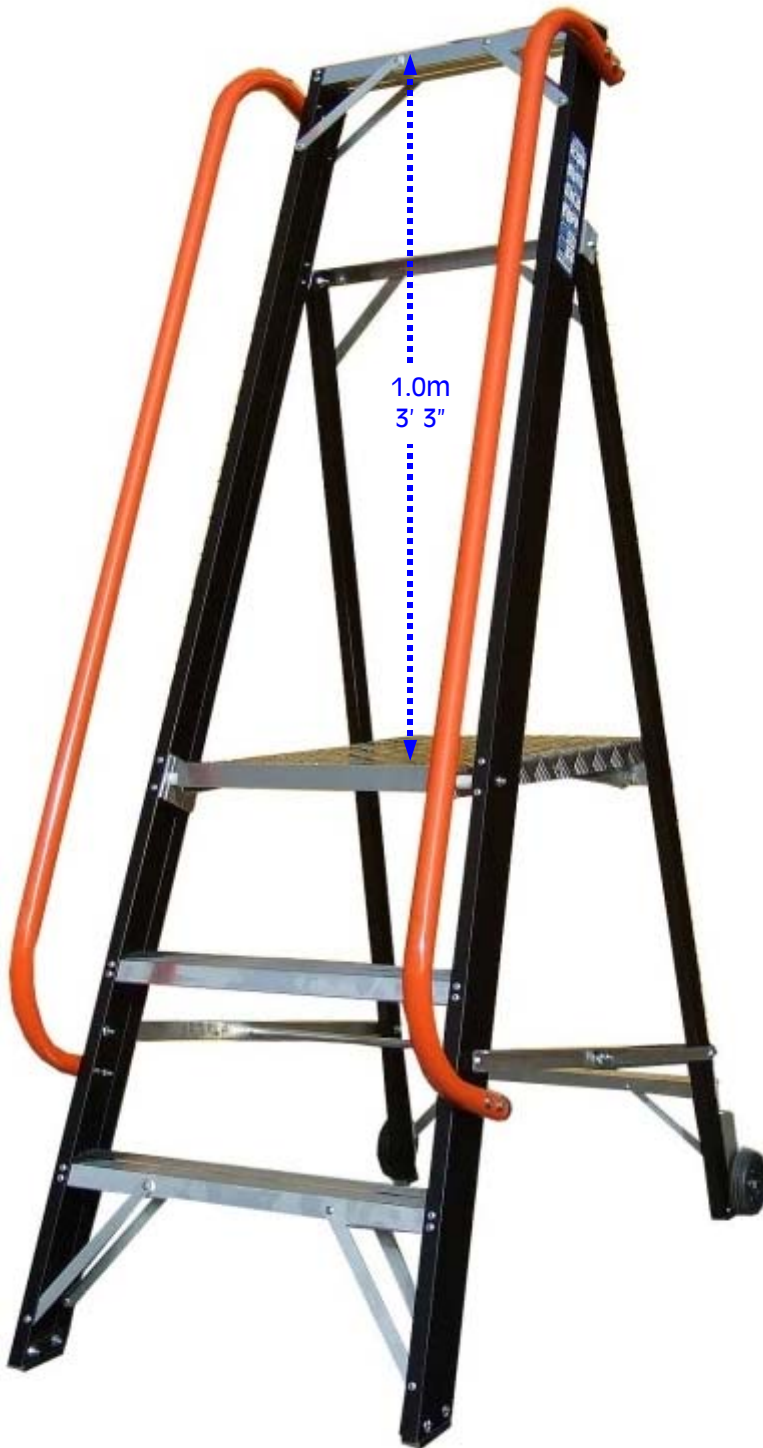

SuperPro Folding Safety Platform Steps

- ▶ Top-of-the-range Folding Safety Platform Steps with added strength & safety benefits.
- ▶ Finest quality & HEAVY INDUSTRIAL DUTY folding alloy platform steps for safe access to storage shelving etc.
- ▶ Fold flat for convenient storage.
- ▶ Finished with "clean hands" epoxy powder coating in black and orange making it ideal in clean environments and retail.
- ▶ Also ideal for Warehouse shelf access and general maintenance work etc.
- ▶ Safety side rails and rear are 1.0m high (waist level) and much taller than normal to give excellent safety & security when on the platform.
- ▶ Exceeds strength & safety requirements of British Standard BS2037 Class 1 Industrial Duty with a maximum safe load 175kg / 27.5stones so fully acceptable for regular industrial use.
- ▶ Guaranteed 5 years!
- ▶ Tilt-n-roll wheels on the rear contact the floor when the front is lifted for easy manoeuvring either open or closed.
- ▶ When in use thick rubber feet ensure non-skid safety.
- ▶ Non-slip ribbed alloy treads are 80mm (3") deep and fitted at 240mm (9") rise.
- ▶ Large folding platform of alloy chequer plate 600x400mm WxD.
- ▶ Note the difference between Platform Height and Overall Height. Do not order steps too high!!

01452 520144
www.ladders999.co.uk

SuperPro Folding Safety Platform Steps

Convenient
Top Tool Tray

Locking stays
released with one
pull of central rod

Tilt-n-Roll Wheels for easy
relocation—open or closed

Exceeds strength & safety requirements of British Standard BS2037 Class 1 Industrial Duty with a maximum safe load 175kg / 27.5stones so fully acceptable for regular industrial use.