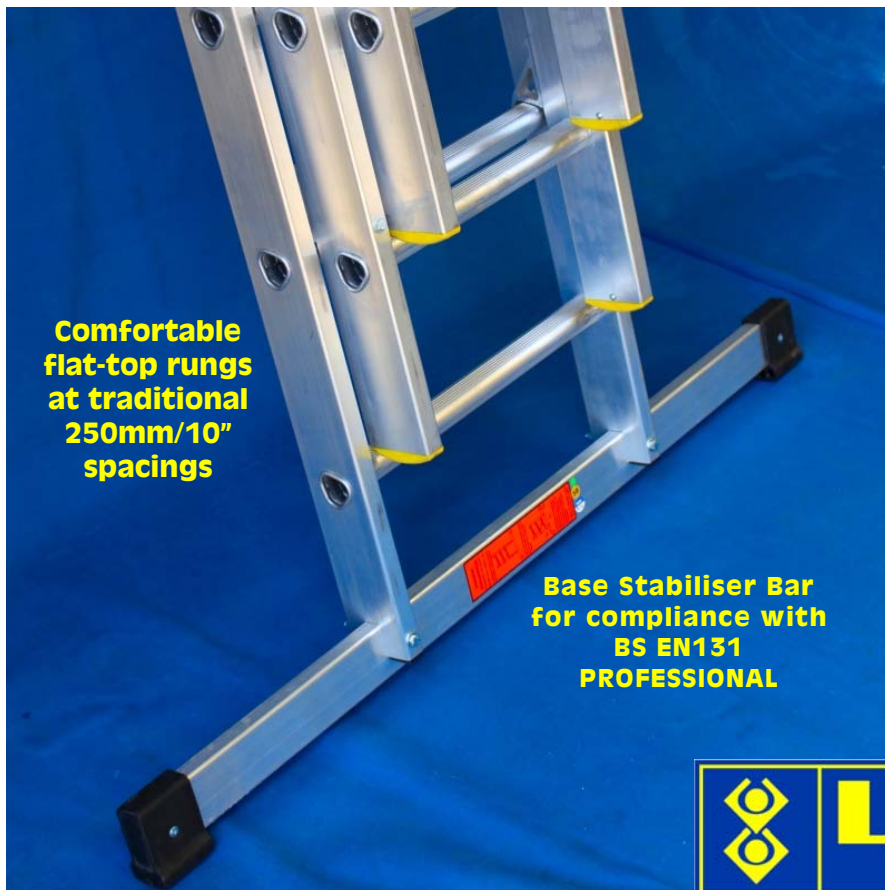

# "VLP" TRADE Pro Alloy Ladders

new BS EN131 PROFESSIONAL Euro Standard

**BS EN131  
Professional  
certified**

**Max Load  
150kg  
23.5stones**

**Our best selling  
TRADE  
Professional  
ladders**

- ▶ "VLP" TRADE Pro ladders are slightly lighter duty than our ENX heavy-duty models and designed to be ideal for all general TRADE purposes.
- ▶ Tested and kitemarked to BSEN131 PROFESSIONAL standard - max safe load 150kg ( 23.5stones ).
- ▶ Extra large flat-top 'D' rungs 39mm wide for greater comfort and fitted at traditional, closer 250mm / 10" spacings as preferred by many users to the 280mm spacing of our ENX range.
- ▶ Rungs are angled so feet rest on wide surface when ascending ladder (not on narrow rung edge as with square rung ladders).
- ▶ Very sturdy box-section side stiles with great rigidity.

**Comfortable  
flat-top rungs  
at traditional  
250mm/10"  
spacings**

**Base Stabiliser Bar  
for compliance with  
BS EN131  
PROFESSIONAL**

- ▶ Galvanised rung locks fitted to all extending sections to hold them together when being moved.
- ▶ Full range of 3-section "Triple" ladders allows easier storage, easier transport, easier extension and maximum versatility.
- ▶ NOTE: these are NEW STYLE BS EN131-2 PROFESSIONAL ladders WITH a Stabiliser Bar across the base.
- ▶ Manufactured in the UK with a lengthy 5 Year warranty!

# "VLP" TRADE Pro Alloy Ladders

new BS EN131 PROFESSIONAL Euro Standard

Galvanised rung locks keep sections together when carrying and transporting plus prevent separation when in use but easily rotate for extension. Perfect ladders for most general TRADE activities.

Comfortable flat-top rungs at 250mm / 10" centres with non-slip ribbing as preferred by many who are used to this traditional run-to-rung spacing—closer than the 280mm spacing on our Heavy Duty ENX range.