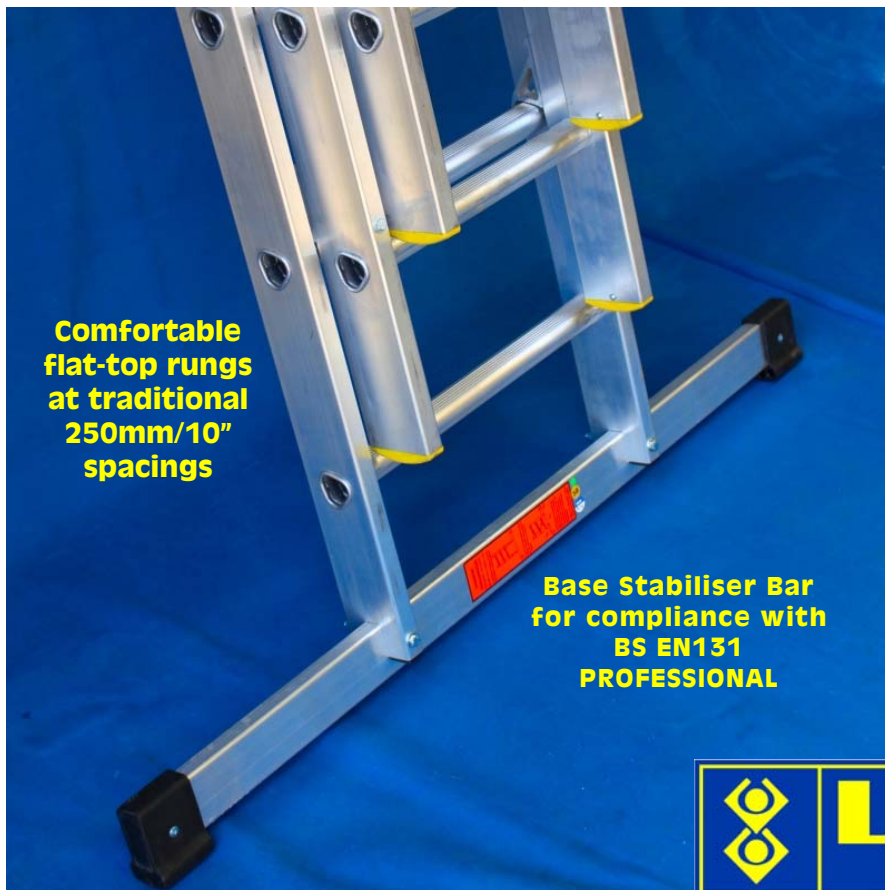

# "VLP" TRADE Pro Alloy Ladders

new BS EN131 PROFESSIONAL Euro Standard

**Our best selling  
TRADE  
Professional  
ladders**

**BS EN131  
Professional  
certified**

**Max Load  
150kg  
23.5stones**

- ▶ "VLP" TRADE Pro ladders are slightly lighter duty than our ENX heavy-duty models and designed to be ideal for all general TRADE purposes.
- ▶ Tested and kitemarked to BSEN131 PROFESSIONAL standard - max safe load 150kg ( 23.5stones ).
- ▶ Extra large flat-top 'D' rungs 39mm wide for greater comfort and fitted at traditional, closer 250mm / 10" spacings as preferred by many users to the 280mm spacing of our ENX range.
- ▶ Rungs are angled so feet rest on wide surface when ascending ladder (not on narrow rung edge as with square rung ladders).
- ▶ Very sturdy box-section side stiles with great rigidity.

**Comfortable  
flat-top rungs  
at traditional  
250mm/10"  
spacings**

**Base Stabiliser Bar  
for compliance with  
BS EN131  
PROFESSIONAL**

- ▶ Galvanised rung locks fitted to all extending sections to hold them together when being moved.
- ▶ Full range of 3-section "Triple" ladders allows easier storage, easier transport, easier extension and maximum versatility.
- ▶ NOTE: these are NEW STYLE BS EN131-2 PROFESSIONAL ladders WITH a Stabiliser Bar across the base.
- ▶ Manufactured in the UK with a lengthy 5 Year warranty!

# "VLP" TRADE Pro Alloy Ladders

new BS EN131 PROFESSIONAL Euro Standard

Galvanised rung locks keep sections together when carrying and transporting plus prevent separation when in use but easily rotate for extension. Perfect ladders for most general TRADE activities.

Comfortable flat-top rungs at 250mm / 10" centres with non-slip ribbing as preferred by many who are used to this traditional run-to-rung spacing—closer than the 280mm spacing on our Heavy Duty ENX range.