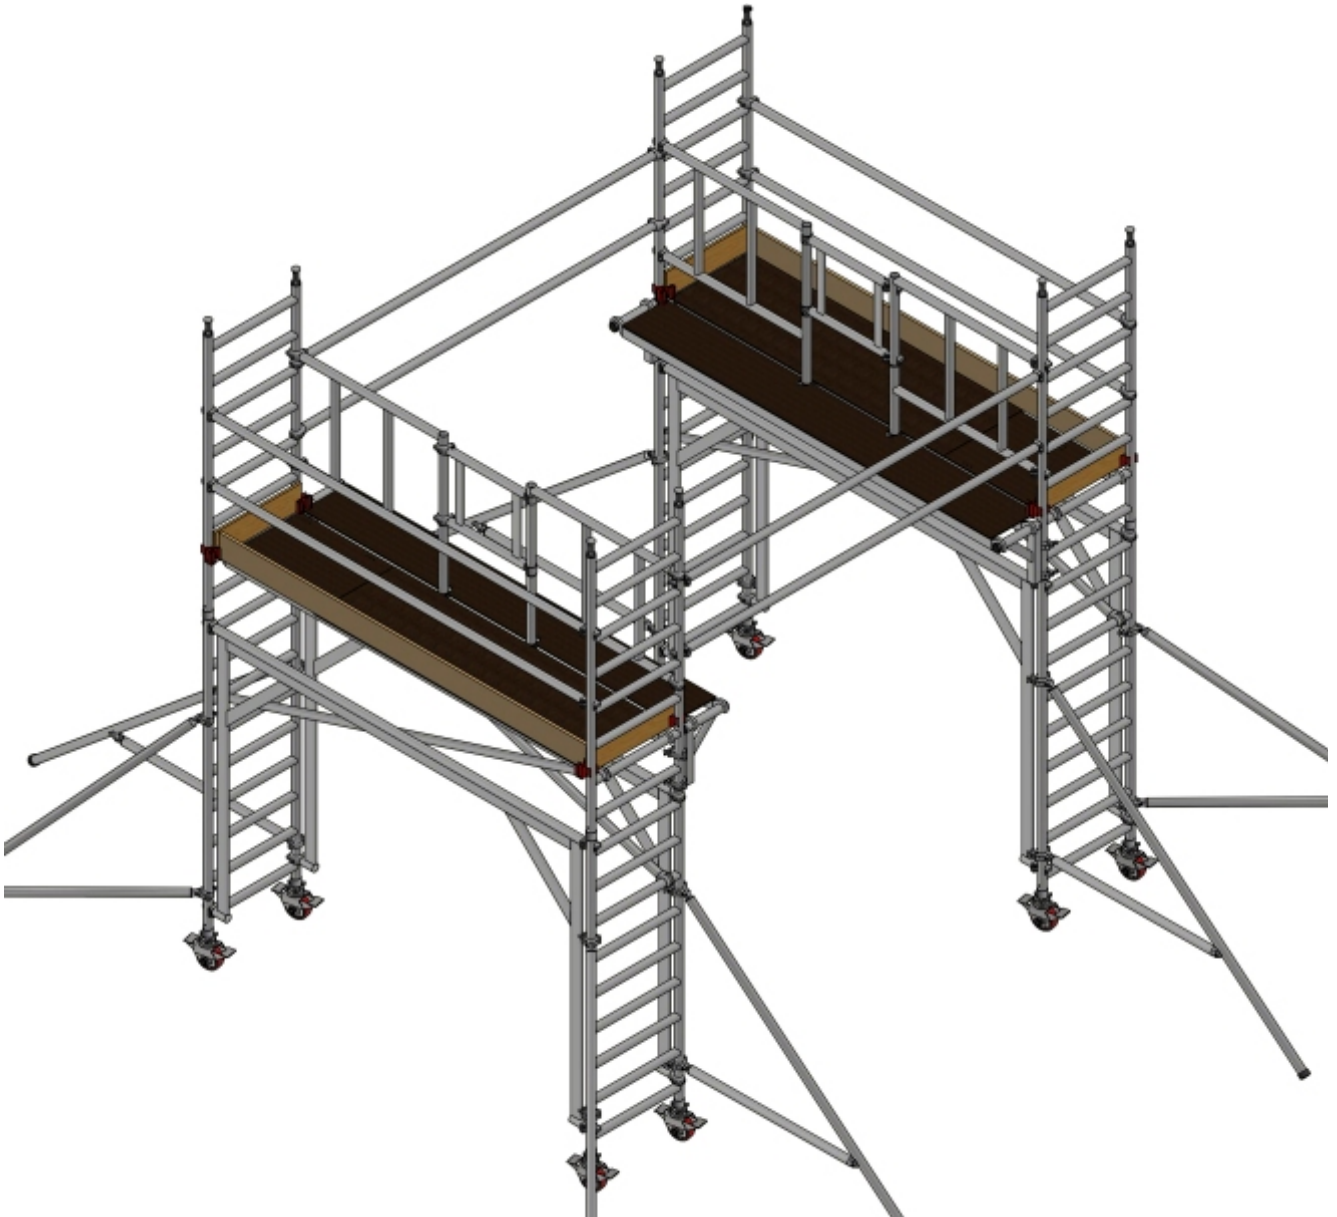

Vehicle Roof Access

Single Width Alloy Scaffold Towers combined with bespoke frames onto roof provides a safe, guardrailed environment for maintenance work on many types of vehicle roof.

Note: double cup suction lifters on roof prevent movement of guardrail frames

01452 520144
www.ladders999.co.uk

Vehicle Roof Access

Twin Single Width Alloy Scaffold Towers fitted with high clearance base frames and narrow cantilever frames on their inner face are then linked with long guardrails to create a safe, guardrailed environment for maintenance work on larger vehicle roofs.

01452 520144
www.ladders999.co.uk

Vehicle Roof Access

Very few requirements are impossible!

Please ask the question.....

01452 520144
www.ladders999.co.uk

Mobile Roof Access Ladders

TankMaster Mobile Access Ladder

Safety guardrails around small areas of roof create excellent spot-access points on tanker roofs.

Both versions are on castors for mobility and can be raised & lowered to suit a variety of roof heights.