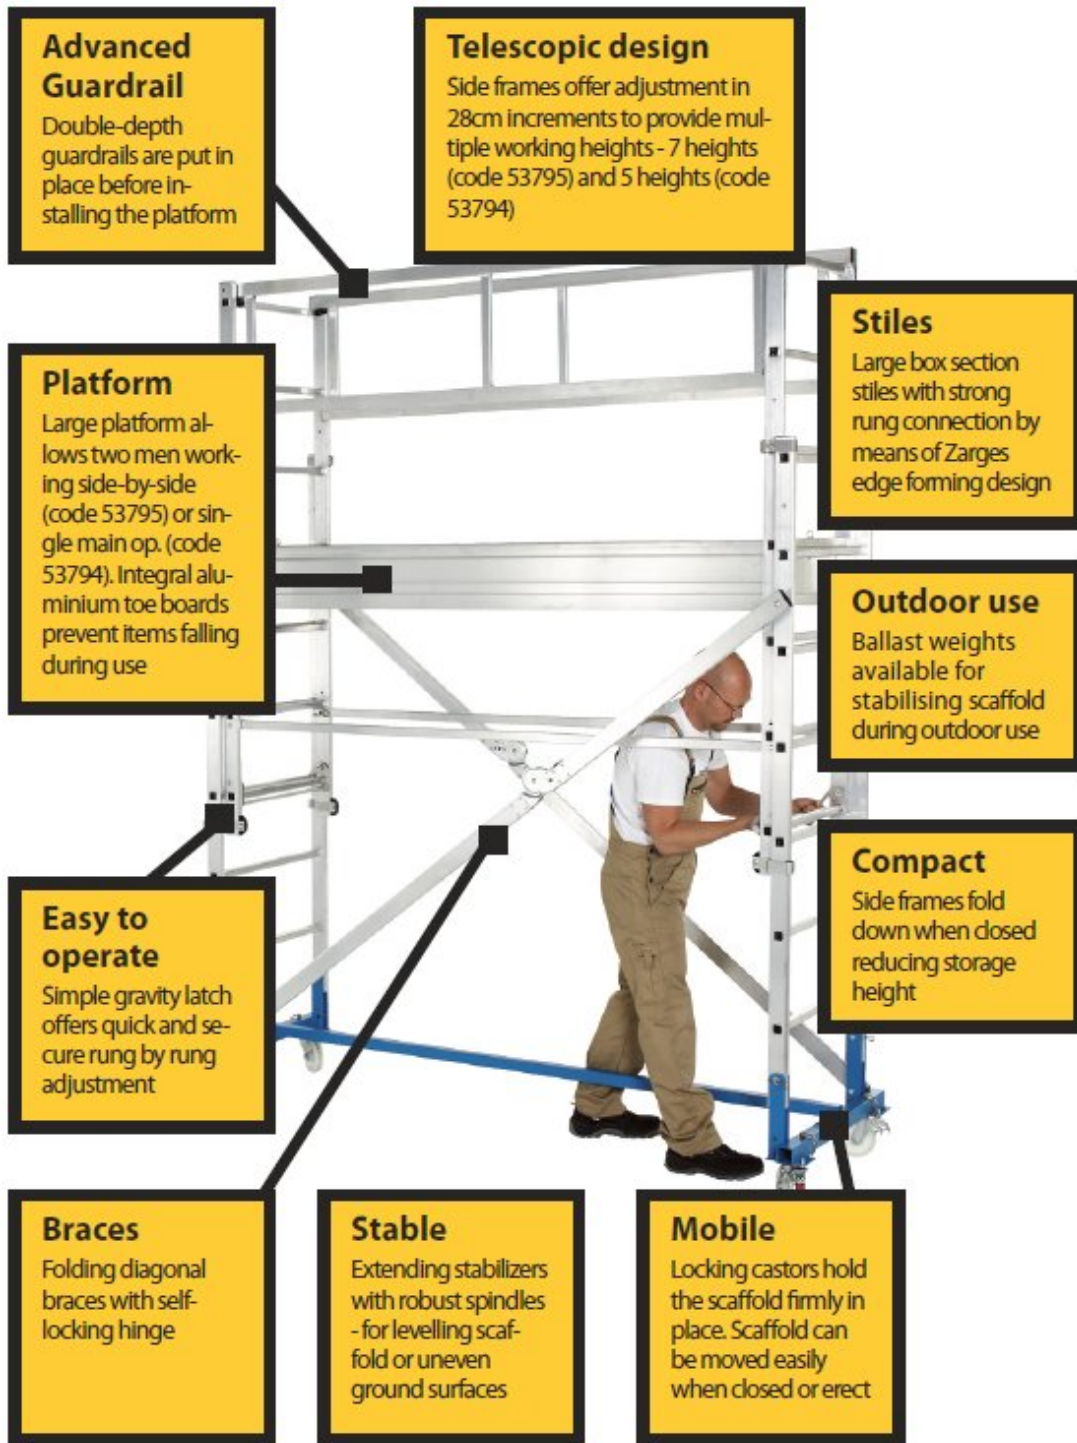

TELESCOPIC **ZAP** SCAFFOLD

UNITS 2 & 10 CHANCEL CLOSE TRADING ESTATE
EASTERN AVENUE **GLOUCESTER** GL4 3SN
FAX : 01452 505580
TEL: 01452 520144