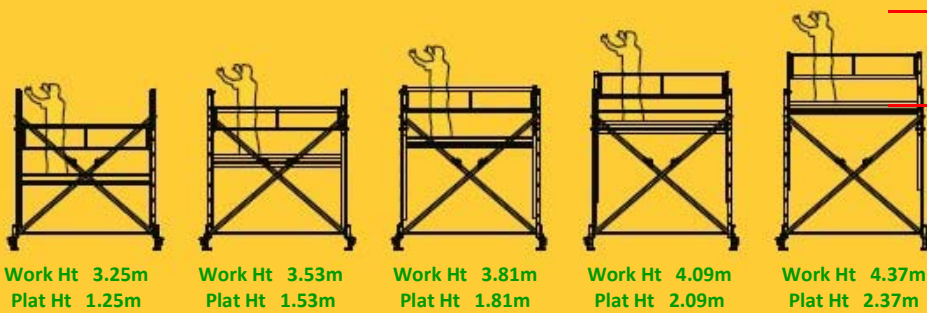

Small model - ZAP53794 5 platform heights

Working Height

Platform Height

Note:
Minimum overall height of small model when open is 2.5m